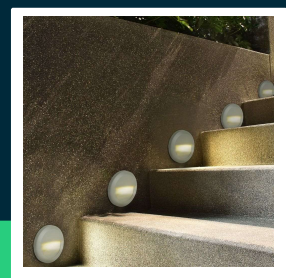

2W LED step light white body round 4000K

SKU 211314 EAN 3800157677417 VT-1142

Related products (SKUs): 1314, 1315, 1317, 1319, 1316, 211315, 211316, 211317, 211319

TECHNICAL SPECIFICATION

Power	2W	Power factor	>0,5	Pack height	155mm
Equivalent power	10W	CRI	80+	Master carton	50
Luminous flux (lm)	80 lm	Material	PC	Quantity per pallet	1500
Light color	Neutral white	Housing color	White	Brand	V-TAC
Color temperature	4000K	Type	Stair lights	Warranty	2y
Beam angle	50°	Dimming	NIE	Certifications	CE, EMC, ROHS
Voltage	230V	IP rating	IP65	Efficacy (lm/W)	40 lm/W
SKU	SKU 211314	Rotation	NIE	ETIM	ECO02892
EAN barcode	3800157677417	Ignition time (100%)	0.001s	CN code	8539 51 00
Product code	VT-1142	Color consistency	<6	EPREL	1222379
Energy class	G	On/Off cycles	>15000		
Base	Integrated LED fixture	Operating conditions	-20° +45°		
Shape	Round	Size	150x27mm		
LED module type	SMD	Product weight	0,26		
Lifetime	20000h	Pack length	155mm		
Frequency	50/60Hz	Pack width	38mm		

**2W LED step light white body round 4000K**

SKU 211314 EAN 3800157677417 VT-1142

Related products (SKUs): 1314, 1315, 1317, 1319, 1316, 211315, 211316, 211317, 211319

Product description

- Direct power supply 220-230V, no power supply required
- High IP65 rating
- Modern design
- No UV radiation
- No flickering effect
- The highest quality power supply with the lowest power factor
- Easy installation
- Low operating costs