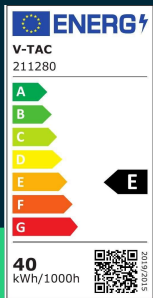

40W LED reflector COB downlights 6000K high lumen

SKU 211280 EAN 3800157682541 VT-26451

Related products (SKUs): 1279, 1280, 1453, 211279

TECHNICAL SPECIFICATION

Power	40W	Frequency	50/60Hz	Pack length	230mm
Luminous flux (lm)	4200 lm	Power factor	>0,9	Pack width	230mm
Light color	Cool white	CRI	80+	Pack height	140mm
Color temperature	6000K	Material	Aluminium	Master carton	12
Beam angle	100°	Housing color	White	Quantity per pallet	192
Voltage	230V	Type	Downlight	Brand	V-TAC
SKU	SKU 211280	Dimming	NIE	Warranty	2y
EAN barcode	3800157682541	IP rating	IP20	Certifications	CE, EMC, ROHS
Product code	VT-26451	Rotation	NIE	Efficacy (lm/W)	105 lm/W
Series	Downlight	Ignition time (100%)	0.001s	ETIM	ECO02892
Energy class	E	Color consistency	<6	CN code	8539 51 00
Base	Integrated LED fixture	On/Off cycles	>15000	EPREL	1234137
Shape	Round	Operating conditions	-20° +45°		
LED module type	COB	Size	221x107mm		
Lifetime	25000h	Mounting size	207mm		
Input voltage	AC:200-240V,50/60Hz	Product weight	1,25		

**40W LED reflector COB downlights 6000K high lumen**

SKU 211280 EAN 3800157682541 VT-26451

Related products (SKUs): 1279, 1280, 1453, 211279

Product description

- Modern design
- No UV radiation
- No flickering effect
- The highest quality power supply with the lowest power factor
- Easy installation
- Strong die-cast aluminum body
- Low operating costs