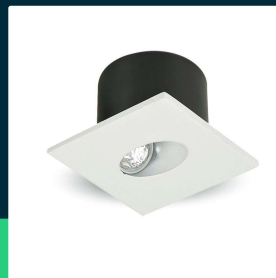

3W LED step light square 3000K

SKU 211209 EAN 3800157677257 VT-1109

Related products (SKUs): 1207, 1208, 1209, 1210, 211207, 211208, 211210

TECHNICAL SPECIFICATION

Power	3W	Frequency	50/60Hz	Volume	0,00044
Equivalent power	12W	Power factor	>0,5	Pack length	85mm
Luminous flux (lm)	270 lm	CRI	80+	Pack width	60mm
Light color	Warm white	Material	PKW	Pack height	85mm
Color temperature	3000K	Housing color	White	Master carton	50
Beam angle	15°	Type	Stair lights	Brand	V-TAC
Voltage	230V	Dimming	NIE	Warranty	2y
SKU	SKU 211209	IP rating	IP20	Certifications	CE, EMC, ROHS
EAN barcode	3800157677257	Ignition time (100%)	0.001s	Efficacy (lm/W)	90 lm/W
Product code	VT-1109	Color consistency	<6	ETIM	ECO02892
Energy class	F	On/Off cycles	15000	CN code	8539 51 00
Base	Integrated LED fixture	Operating conditions	-20° +45°	EPREL	1222371
Shape	Square	Size	62x62mm		
LED module type	COB	Mounting size	62x62mm		
Lifetime	>20000h	Length	51mm		
Input voltage	100-240V	Product weight	0,23		

**3W LED step light square 3000K**

SKU 211209 EAN 3800157677257 VT-1109

Related products (SKUs): 1207, 1208, 1209, 1210, 211207, 211208, 211210

Product description

- Modern design
- No UV radiation
- No flickering effect
- The best CREE and SAMSUNG LED Chips
- The highest quality power supply with the lowest power factor
- Easy installation
- Strong die-cast aluminum body
- Low operating costs