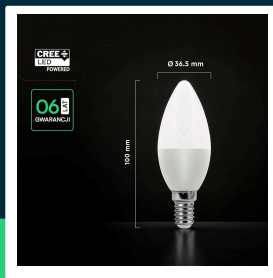

6.5W plastic candle bulb with CREE CHIP 6500K E14 6yrs warranty

SKU 2111316 EAN 3800170252707 VT-268

Related products (SKUs): 112, 111, 113, 21112, 21113, 211111, 211121, 211131, 211116, 2111216

TECHNICAL SPECIFICATION

Power	6,5W	CRI	80+	Warranty	6y
Equivalent power	45W	Material	Plastic	Certifications	CE, EMC, ROHS
Luminous flux (lm)	600 lm	Housing color	Matte opal	Efficacy (lm/W)	90 lm/W
Light color	Cool white	Dimming	NIE	ETIM	EC001959
Color temperature	6500K	IP rating	IP20	CN code	8539 52 00
Beam angle	180°	On/Off cycles	>20000	EPREL	2403002
Voltage	230V	Operating conditions	-20° +45°		
SKU	SKU 2111316	Size	36.5x100mm		
EAN barcode	3800170252707	Product weight	0,02		
Product code	VT-268	Volume	0,000184		
Energy class	F	Pack length	39mm		
Base	E14	Pack width	39mm		
Shape	Candle	Pack height	102mm		
LED module type	CREE LED	Master carton	200		
Lifetime	25000h	Quantity per pallet	6000		
Input voltage	AC:220-240V, 50Hz	Brand	V-TAC		

**6.5W plastic candle bulb with CREE CHIP 6500K E14 6yrs warranty**

SKU 2111316 EAN 3800170252707 VT-268

Related products (SKUs): 112, 111, 113, 21112, 21113, 211111, 211121, 211131, 2111116, 2111216

Product description