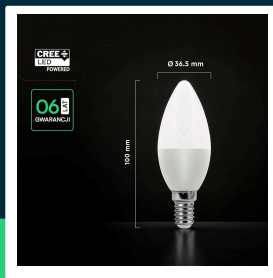

6.5W plastic candle bulb with CREE CHIP 4000K E14 6yrs warranty

SKU 2111216 EAN 3800170252691 VT-268

Related products (SKUs): 112, 111, 113, 21112, 21113, 211111, 211121, 211131, 2111116, 2111316

TECHNICAL SPECIFICATION

Power	6,5W	CRI	80+	Warranty	6y
Equivalent power	45W	Material	Plastic	Certifications	CE, EMC, ROHS
Luminous flux (lm)	600 lm	Housing color	Matte opal	Efficacy (lm/W)	90 lm/W
Light color	Neutral white	Dimming	NIE	ETIM	EC001959
Color temperature	4000K	IP rating	IP20	CN code	8539 52 00
Beam angle	180°	On/Off cycles	>20000	EPREL	2403001
Voltage	230V	Operating conditions	-20° +45°		
SKU	SKU 2111216	Size	36.5x100mm		
EAN barcode	3800170252691	Product weight	0,02		
Product code	VT-268	Volume	0,000185		
Energy class	F	Pack length	39mm		
Base	E14	Pack width	39mm		
Shape	Candle	Pack height	102mm		
LED module type	CREE LED	Master carton	200		
Lifetime	25000h	Quantity per pallet	6000		
Input voltage	AC:220-240V, 50Hz	Brand	V-TAC		

6.5W plastic candle bulb with CREE CHIP 4000K E14 6yrs warranty

SKU 2111216 EAN 3800170252691 VT-268

Related products (SKUs): 112, 111, 113, 21112, 21113, 211111, 211121, 211131, 2111116, 2111316

Product description