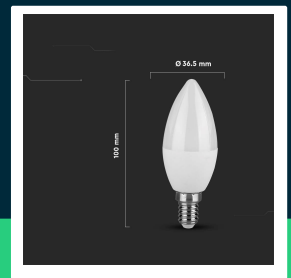

**6.5W plastic candle bulb 3000K E14**

SKU 211111 EAN 3800170227569 VT-268

Related products (SKUs): 112, 111, 113, 21112, 21113, 211121, 211131, 211116, 2111216, 2111316

**TECHNICAL SPECIFICATION**

Power	6,5W	Frequency	50Hz	Pack height	102mm
Equivalent power	45W	Power factor	>0,5	Master carton	200
Luminous flux (lm)	600 lm	CRI	80+	Quantity per pallet	6000
Light color	Warm white	Material	Plastic	Brand	V-TAC
Color temperature	3000K	Housing color	Matte opal	Warranty	2y
Beam angle	180°	Type	Light sources	Certifications	CE, EMC, ROHS
Voltage	230V	Dimming	NIE	Efficacy (lm/W)	90 lm/W
SKU	SKU 211111	IP rating	IP20	ETIM	EC001959
EAN barcode	3800170227569	Ignition time (100%)	0.001s	CN code	8539 52 00
Product code	VT-268	On/Off cycles	>20000	EPREL	2167564
Energy class	F	Operating conditions	-20° +45°		
Base	E14	Size	36.5x100mm		
Shape	Candle	Product weight	0,02		
LED module type	SMD	Volume	0,000184		
Lifetime	20000h	Pack length	39mm		
Input voltage	AC:220-240V, 50/60Hz	Pack width	39mm		

**6.5W plastic candle bulb 3000K E14**

SKU 21111 EAN 3800170227569 VT-268

Related products (SKUs): 112, 111, 113, 21112, 21113, 211121, 211131, 2111116, 2111216, 2111316