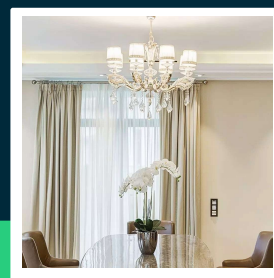

15W LED Solar floodlight 4000K

SKU 20478 EAN 3800157691574 VT-11033

Related products (SKUs): 20479, 20487, 24024, 24025, 24026

TECHNICAL SPECIFICATION

Power	2,2W	Material	Plastic	Warranty	5y
Equivalent power	20W	Housing color	Opal shade	Certifications	CE, EMC, ROHS
Luminous flux (lm)	200 lm	Type	Light sources	Efficacy (lm/W)	90 lm/W
Light color	Warm white	Dimming	NIE	ETIM	EC001959
Color temperature	3000K	IP rating	IP20	CN code	8539 52 00
Beam angle	300°	Ignition time (100%)	0.001s	EPREL	1361364
Voltage	230V	Operating conditions	-20° +45°		
SKU	SKU 20478	Size	18x56mm		
EAN barcode	3800157691574	Product weight	0,02		
Product code	VT-11033	Volume	0,000175		
Energy class	F	Pack length	130mm		
Base	G9	Pack width	20mm		
LED module type	SAMSUNG	Pack height	65mm		
Lifetime	20000h	Master carton	200		
Input voltage	AC:220-240V, 50Hz	Quantity per pallet	10400		
CRI	80+	Brand	V-TAC		