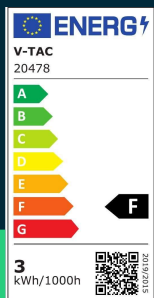

15W LED Solar floodlight 4000K

SKU 20478 EAN 3800157691574 VT-11033

Related products (SKUs): 20479, 20487, 24024, 24025, 24026

TECHNICAL SPECIFICATION

Power	2,2W	Material	Plastic	Warranty	5y
Equivalent power	20W	Housing color	Opal shade	Certifications	CE, EMC, ROHS
Luminous flux (lm)	200 lm	Type	Light sources	Efficacy (lm/W)	90 lm/W
Light color	Warm white	Dimming	NIE	ETIM	EC001959
Color temperature	3000K	IP rating	IP20	CN code	8539 52 00
Beam angle	300°	Ignition time (100%)	0.001s	EPREL	1361364
Voltage	230V	Operating conditions	-20° +45°		
SKU	SKU 20478	Size	18x56mm		
EAN barcode	3800157691574	Product weight	0,02		
Product code	VT-11033	Volume	0,000175		
Energy class	F	Pack length	130mm		
Base	G9	Pack width	20mm		
LED module type	SAMSUNG	Pack height	65mm		
Lifetime	20000h	Master carton	200		
Input voltage	AC:220-240V, 50Hz	Quantity per pallet	10400		
CRI	80+	Brand	V-TAC		

**15W LED Solar floodlight 4000K**

SKU 20478 EAN 3800157691574 VT-11033

Related products (SKUs): 20479, 20487, 24024, 24025, 24026

Product description

- SAMSUNG LED chip
- Energy consumption lower by 80% compared to traditional light sources
- Very long life
- No UV or IR radiation
- Instant start and 100% light
- Low operating temperature
- Direct replacement for traditional light sources