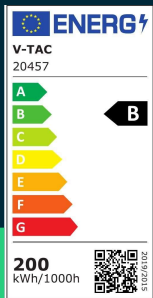

**200W LED floodlight SMD SAMSUNG CHIP G8 black body
4000K 185 lm/W**

SKU 20457 EAN 3800157679824 VT-200185

Related products (SKUs): 20458

TECHNICAL SPECIFICATION

Power	200W	Input voltage	AC:220-240V, 50Hz	Product weight	4,49
Luminous flux (lm)	31500 lm	Frequency	50Hz	Pack length	376mm
Light color	Neutral white	Power factor	>0,9	Pack width	62mm
Color temperature	4000K	CRI	70+	Pack height	463mm
Beam angle	100°	Material	Aluminium	Master carton	2
Voltage	230V	IK rating	IK06	Brand	V-TAC
SKU	SKU 20457	Housing color	Black	Warranty	5y
EAN barcode	3800157679824	Type	Evolution	Certifications	CE, EMC, ROHS
Product code	VT-200185	Dimming	NIE	Efficacy (lm/W)	160 lm/W
Series	Evolution	IP rating	IP65	ETIM	EC001959
Energy class	B	Ignition time (100%)	0.001s	CN code	8539 52 00
Base	Integrated LED fixture	On/Off cycles	>15000	EPREL	1192979
Shape	Rectangle	Operating conditions	-20° +40°		
LED module type	SMD	Compatibility	Can work with motion sensors		
Lifetime	25000h	Size	371x57x458.5mm		

**200W LED floodlight SMD SAMSUNG CHIP G8 black body
4000K 185 lm/W**

SKU 20457 EAN 3800157679824 VT-200185

Related products (SKUs): 20458

Product description

- Record performance 185lm/W
- Warranty 5 Years
- Total luminous efficacy 185lm/W, flux at the given beam angle given in the detailed specification
- Various colors of light - warm, neutral and cold
- Various light powers and colors available
- High-quality aluminum body
- Corrosion resistance