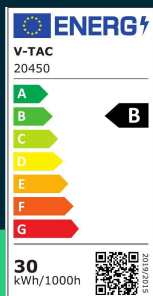

**30W LED SAMSUNG CHIP G8 black body 6400K 157 lm/W**

SKU 20450 EAN 3800157679756 VT-30185

Related products (SKUs): 20449

## TECHNICAL SPECIFICATION

Power	30W	Input voltage	AC:220-240V, 50Hz	Product weight	0,72
Luminous flux (lm)	4720 lm	Frequency	50Hz	Volume	0,00236
Light color	Cool white	Power factor	>0,9	Pack length	170mm
Color temperature	6500K	CRI	70+	Pack width	50mm
Beam angle	100°	Material	Aluminium	Pack height	210mm
Voltage	230V	IK rating	IK06	Master carton	10
SKU	SKU 20450	Housing color	Black	Brand	V-TAC
EAN barcode	3800157679756	Type	Evolution	Warranty	5y
Product code	VT-30185	Dimming	NIE	Certifications	CE, EMC, ROHS
Series	Evolution	IP rating	IP65	Efficacy (lm/W)	155 lm/W
Energy class	B	Ignition time (100%)	0.001s	ETIM	EC001959
Base	Integrated LED fixture	On/Off cycles	>15000	CN code	8539 52 00
Shape	Rectangle	Operating conditions	-20° +40°	EPREL	1192972
LED module type	SMD	Compatibility	Can work with motion sensors		
Lifetime	25000h	Size	165x46x204,5mm		

## Product description

- Record performance 185lm/W
- Warranty 5 Years
- Total luminous efficacy 185lm/W, flux at the given beam angle given in the detailed specification
- Various colors of light - warm, neutral and cold
- Various light powers and colors available
- High-quality aluminum body
- Corrosion resistance