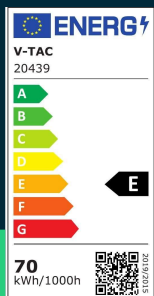

LED street light SAMSUNG CHIP 70W 6400K 120 lm/W

SKU 20439 EAN 3800157678155 VT-79ST

Related products (SKUs): 20438

TECHNICAL SPECIFICATION

Power	70W	Frequency	50/60Hz	Pack length	500mm
Luminous flux (lm)	7500 lm	Power factor	>0,9	Pack width	155mm
Light color	Cool white	CRI	70+	Pack height	110mm
Color temperature	6500K	Material	Aluminium	Master carton	1
Beam angle	100°	IK rating	IK08	Brand	V-TAC
Voltage	230V	Housing color	Grey	Warranty	5y
SKU	SKU 20439	Type	With adapter	Certifications	CE, EMC, ROHS
EAN barcode	3800157678155	Dimming	NIE	Efficacy (lm/W)	105 lm/W
Product code	VT-79°	IP rating	IP65	Additional information	Mounting hole 55-60mm
Series	Street lighting	Ignition time (100%)	0.001s	ETIM	EC000062
Energy class	E	On/Off cycles	>15000	CN code	8539 51 00
Base	Integrated LED fixture	Operating conditions	-20° +40°	EPREL	1220485
LED module type	SAMSUNG	Compatibility	Can work with motion sensors		
Lifetime	25000h	Size	470x149x99mm		
Input voltage	AC:120-240V	Product weight	1,49		

LED street light SAMSUNG CHIP 70W 6400K 120 lm/W

SKU 20439 EAN 3800157678155 VT-79ST

Related products (SKUs): 20438

Product description

- Street luminaire equipped with high-performance SAMSUNG LED chips
- 5-year warranty
- Lenses 100°
- IP65
- The adjustable mounting bracket allows you to mount the luminaire on a pole, boom or directly to the wall using screws.
- Fixture mounting hole adapted to arms with a diameter of 55-60mm