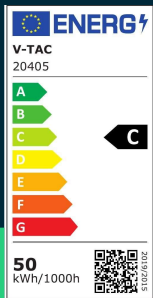

**50W LED floodlight SMD SAMSUNG CHIP G8 black body
6500K 137 lm/W**

SKU 20405 EAN 3800157666060 VT-52

Related products (SKUs): 20404

TECHNICAL SPECIFICATION

Power	50W	Input voltage	AC:220-240V, 50Hz	Product weight	1,05
Luminous flux (lm)	6850 lm	Frequency	50Hz	Volume	0,0032
Light color	Cool white	Power factor	>0,9	Pack length	202mm
Color temperature	6500K	CRI	70+	Pack width	50mm
Beam angle	100°	Material	Die-cast aluminium	Pack height	246mm
Voltage	230V	IK rating	IK06	Master carton	10
SKU	SKU 20405	Housing color	Black	Brand	V-TAC
EAN barcode	3800157666060	Type	Evolution	Warranty	5y
Product code	VT-52	Dimming	NIE	Certifications	CE, EMC, ROHS
Series	Evolution	IP rating	IP65	Efficacy (lm/W)	135 lm/W
Energy class	C	Ignition time (100%)	0.001s	ETIM	EC001959
Base	Integrated LED fixture	On/Off cycles	>15000	CN code	8539 52 00
Shape	Rectangle	Operating conditions	-20° +45°	EPREL	987717
LED module type	SAMSUNG	Compatibility	Can work with motion sensors		
Lifetime	25000h	Size	197,5x46x241,5mm		

**50W LED floodlight SMD SAMSUNG CHIP G8 black body
6500K 137 lm/W**

SKU 20405 EAN 3800157666060 VT-52

Related products (SKUs): 20404

Product description

- SAMSUNG LED chip
- Warranty 5 Years
- High luminous efficiency
- Various colors of light - warm, neutral and cold
- Various light powers and colors available
- High-quality aluminum body
- Corrosion resistance