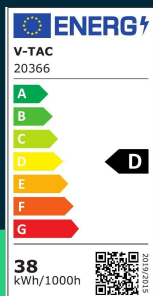

38W LED plastic grill fitting SAMSUNG CHIP 150cm fast connect & cable 155 lm/wa 4000K

SKU 20366 EAN 3800157663885 VT-8338

Related products (SKUs): 6493, 6494, 6495, 20365, 20367

TECHNICAL SPECIFICATION

Power	38W	CRI	80+	Warranty	5y
Luminous flux (lm)	5900 lm	Material	Plastic	Certifications	CE, EMC, ROHS
Light color	Neutral white	Housing color	White	Efficacy (lm/W)	155 lm/W
Color temperature	4000K	Dimming	NIE	ETIM	ECO00109
Beam angle	120°	IP rating	IP20	CN code	8539 51 00
Voltage	230V	Ignition time (100%)	0.001s	EPREL	817260
SKU	SKU 20366	Color consistency	<6		
EAN barcode	3800157663885	Size	1500x75x24mm		
Product code	VT-8338	Length	150cm		
Series	Ceiling lighting	Product weight	0,57		
Energy class	D	Volume	0,003762		
Base	Integrated LED fixture	Pack length	1525mm		
LED module type	SMD	Pack width	78mm		
Lifetime	25000h	Pack height	26mm		
Input voltage	AC:220-240V, 50Hz	Master carton	30		
Power factor	>0,9	Brand	V-TAC		

38W LED plastic grill fitting SAMSUNG CHIP 150cm fast connect & cable 155 lm/wa 4000K

SKU 20366 EAN 3800157663885 VT-8338

Related products (SKUs): 6493, 6494, 6495, 20365, 20367

Product description

- 5-year warranty
- The shape of the fixture allows for aesthetic connection into light lines
- A luminaire with a wide range of applications
- High light efficiency
- Luminaires available in 15W, 30W, 38W
- The fixtures are equipped with a quick connector
- Available in 3000K, 4000K and 6500K colors