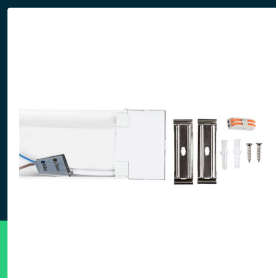

38W LED plastic grill fitting SAMSUNG CHIP 150cm fast connect & cable 155 lm/wa 4000K

SKU 20366 EAN 3800157663885 VT-8338

Related products (SKUs): 6493, 6494, 6495, 20365, 20367

TECHNICAL SPECIFICATION

Power	38W	CRI	80+	Warranty	5y
Luminous flux (lm)	5900 lm	Material	Plastic	Certifications	CE, EMC, ROHS
Light color	Neutral white	Housing color	White	Efficacy (lm/W)	155 lm/W
Color temperature	4000K	Dimming	NIE	ETIM	ECO00109
Beam angle	120°	IP rating	IP20	CN code	8539 51 00
Voltage	230V	Ignition time (100%)	0.001s	EPREL	817260
SKU	SKU 20366	Color consistency	<6		
EAN barcode	3800157663885	Size	1500x75x24mm		
Product code	VT-8338	Length	150cm		
Series	Ceiling lighting	Product weight	0,57		
Energy class	D	Volume	0,003762		
Base	Integrated LED fixture	Pack length	1525mm		
LED module type	SMD	Pack width	78mm		
Lifetime	25000h	Pack height	26mm		
Input voltage	AC:220-240V, 50Hz	Master carton	30		
Power factor	>0,9	Brand	V-TAC		

38W LED plastic grill fitting SAMSUNG CHIP 150cm fast connect & cable 155 lm/wa 4000K

SKU 20366 EAN 3800157663885 VT-8338

Related products (SKUs): 6493, 6494, 6495, 20365, 20367

Product description

- 5-year warranty
- The shape of the fixture allows for aesthetic connection into light lines
- A luminaire with a wide range of applications
- High light efficiency
- Luminaires available in 15W, 30W, 38W
- The fixtures are equipped with a quick connector
- Available in 3000K, 4000K and 6500K colors