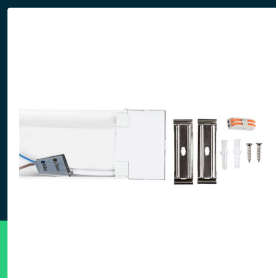

**50W LED grill fitting SAMSUNG CHIP 150cm 120 lm/W  
6500K**

SKU 20355    EAN 3800157663779    VT-8-50

Related products (SKUs): 668, 669, 20354, 203546, 203556

## TECHNICAL SPECIFICATION

Power	50W	Material	Plastic	Efficacy (lm/W)	120 lm/W
Luminous flux (lm)	6000 lm	Housing color	White	ETIM	ECO00109
Light color	Cool white	Dimming	NIE	CN code	8539 51 00
Color temperature	6500K	IP rating	IP20	EPREL	817250
Beam angle	120°	Ignition time (100%)	0.001s		
Voltage	230V	Size	1500x75x24mm		
SKU	SKU 20355	Length	150cm		
EAN barcode	3800157663779	Product weight	0,56		
Product code	VT-8-50	Volume	0,003741		
Series	Ceiling lighting	Pack length	1525mm		
Energy class	E	Pack width	78mm		
Base	Integrated LED fixture	Pack height	26mm		
LED module type	SAMSUNG	Master carton	30		
Lifetime	25000h	Brand	V-TAC		
Input voltage	AC:220-240V, 50Hz	Warranty	5y		
CRI	80+	Certifications	CE, EMC, ROHS		

## Product description

- A luminaire with a wide range of applications
- High light efficiency - 120lm/W
- Warranty 5 Years
- The shape of the fixture allows for aesthetic connection into light lines
- CRI 80+
- Luminaires available in power from 10W to 50W
- Available in warm, neutral and cold colors