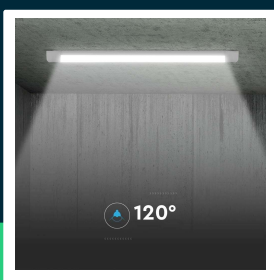

**40W LED grill fitting 120cm with CREE CHIP 6500K 6yrs warranty**

SKU 203526 EAN 3800170241091 VT-8-40

Related products (SKUs): 665, 666, 667, 20350, 20351, 20352, 203506, 203516

## TECHNICAL SPECIFICATION

Power	40W	CRI	80+	Brand	V-TAC
Luminous flux (lm)	4800 lm	Material	Plastic	Warranty	6y
Light color	Cool white	Housing color	White	Certifications	CE, EMC, ROHS
Color temperature	6500K	Dimming	NIE	Efficacy (lm/W)	120 lm/W
Beam angle	120°	IP rating	IP20	Additional information	LED by CREE
Voltage	230V	Ignition time (100%)	0.001s	ETIM	EC000109
SKU	SKU 203526	On/Off cycles	>15000	CN code	8539 51 00
EAN barcode	3800170241091	Operating conditions	-20° +40°	EPREL	2339939
Product code	VT-8-40	Size	1166x76x24mm		
Series	Ceiling lighting	Length	120cm		
Energy class	E	Product weight	0,41		
Base	Integrated LED fixture	Volume	0,003509		
LED module type	CREE LED	Pack length	80mm		
Lifetime	30000h	Pack width	30mm		
Input voltage	AC:220-240V, 50Hz	Pack height	1205mm		
Power factor	>0,9	Master carton	30		

## Product description

- 6-year warranty
- A new generation of luminaires with CREE chip technology, ensuring high reliability
- CREE LED is a world leader in LED technology. The brand has over 35 years of experience, over 1800 patents and is famous for its exceptional performance, durability and precision.
- A luminaire with a wide range of applications
- High light efficiency - 120lm/W
- The shape of the fixture allows for aesthetic connection into light lines
- CRI 80+
- Luminaires available in power from 10W to 50W
- Available in warm, neutral and cold colors