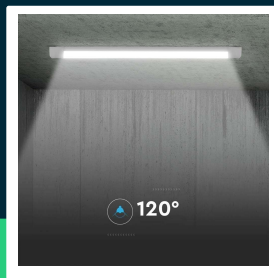

40W LED grill fitting 120cm with CREE CHIP 3000K 6yrs warranty

SKU 203506 EAN 3800170241077 VT-8-40

Related products (SKUs): 665, 666, 667, 20350, 20351, 20352, 203516, 203526

TECHNICAL SPECIFICATION

Power	40W	CRI	80+	Brand	V-TAC
Luminous flux (lm)	4300 lm	Material	Plastic	Warranty	6y
Light color	Warm white	Housing color	White	Certifications	CE, EMC, ROHS
Color temperature	3000K	Dimming	NIE	Efficacy (lm/W)	110 lm/W
Beam angle	120°	IP rating	IP20	Additional information	LED by CREE
Voltage	230V	Ignition time (100%)	0.001s	ETIM	EC000109
SKU	SKU 203506	On/Off cycles	>15000	CN code	8539 51 00
EAN barcode	3800170241077	Operating conditions	-20° +40°	EPREL	2339937
Product code	VT-8-40	Size	1166x76x24mm		
Series	Ceiling lighting	Length	120cm		
Energy class	F	Product weight	0,42		
Base	Integrated LED fixture	Volume	0,003503		
LED module type	CREE LED	Pack length	1205mm		
Lifetime	30000h	Pack width	80mm		
Input voltage	AC:220-240V, 50Hz	Pack height	30mm		
Power factor	>0,9	Master carton	30		

**40W LED grill fitting 120cm with CREE CHIP 3000K 6yrs warranty**

SKU 203506 EAN 3800170241077 VT-8-40

Related products (SKUs): 665, 666, 667, 20350, 20351, 20352, 203516, 203526

Product description

- 6-year warranty
- A new generation of luminaires with CREE chip technology, ensuring high reliability
- CREE LED is a world leader in LED technology. The brand has over 35 years of experience, over 1800 patents and is famous for its exceptional performance, durability and precision.
- A luminaire with a wide range of applications
- High light efficiency - 120lm/W
- The shape of the fixture allows for aesthetic connection into light lines
- CRI 80+
- Luminaires available in power from 10W to 50W
- Available in warm, neutral and cold colors