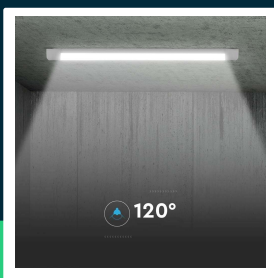

## TECHNICAL SPECIFICATION

Power	20W	CRI	80+	Brand	V-TAC
Luminous flux (lm)	2400 lm	Material	Plastic	Warranty	6y
Light color	Cool white	Housing color	White	Certifications	CE, EMC, ROHS
Color temperature	6500K	Dimming	NIE	Efficacy (lm/W)	120 lm/W
Beam angle	120°	IP rating	IP20	Additional information	LED by CREE
Voltage	230V	Ignition time (100%)	0.001s	ETIM	EC000109
SKU	SKU 203496	On/Off cycles	>15000	CN code	8539 51 00
EAN barcode	3800170241060	Operating conditions	-20° +40°	EPREL	2339936
Product code	VT-8-20	Size	566x76x24mm		
Series	Ceiling lighting	Length	60cm		
Energy class	E	Product weight	0,24		
Base	Integrated LED fixture	Volume	0,001782		
LED module type	CREE LED	Pack length	605mm		
Lifetime	30000h	Pack width	80mm		
Input voltage	AC:220-240V, 50Hz	Pack height	30mm		
Power factor	>0,7	Master carton	30		

## Product description

- 6-year warranty
- A new generation of luminaires with CREE chip technology, ensuring high reliability
- CREE LED is a world leader in LED technology. The brand has over 35 years of experience, over 1800 patents and is famous for its exceptional performance, durability and precision.
- A luminaire with a wide range of applications
- High light efficiency - 120lm/W
- The shape of the fixture allows for aesthetic connection into light lines
- CRI 80+
- Luminaires available in power from 10W to 50W
- Available in warm, neutral and cold colors