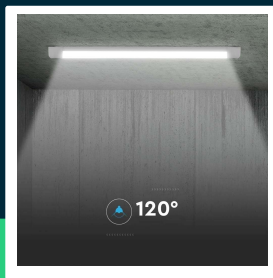

LED grill fitting CREE CHIP 60cm 20W 3000K
SKU 203476 EAN 3800170241046 VT-8-20

Related products (SKUs): 662, 663, 664, 20347, 20348, 20349, 203486, 203496

TECHNICAL SPECIFICATION

Power	20W	CRI	80+	Brand	V-TAC
Luminous flux (lm)	2050 lm	Material	Plastic	Warranty	6y
Light color	Warm white	Housing color	White	Certifications	CE, EMC, ROHS
Color temperature	3000K	Dimming	NIE	Efficacy (lm/W)	105 lm/W
Beam angle	120°	IP rating	IP20	Additional information	LED by CREE
Voltage	230V	Ignition time (100%)	0.001s	ETIM	ECO00109
SKU	SKU 203476	On/Off cycles	>15000	CN code	8539 51 00
EAN barcode	3800170241046	Operating conditions	-20° +40°	EPREL	2339934
Product code	VT-8-20	Size	566x76x24mm		
Series	Ceiling lighting	Length	60cm		
Energy class	F	Product weight	0,24		
Base	Integrated LED fixture	Volume	0,001804		
LED module type	CREE LED	Pack length	80mm		
Lifetime	30000h	Pack width	30mm		
Input voltage	AC:220-240V, 50Hz	Pack height	605mm		
Power factor	>0,7	Master carton	30		

**LED grill fitting CREE CHIP 60cm 20W 3000K**

SKU 203476 EAN 3800170241046 VT-8-20

Related products (SKUs): 662, 663, 664, 20347, 20348, 20349, 203486, 203496

Product description

- 6-year warranty
- A new generation of luminaires with CREE chip technology, ensuring high reliability
- CREE LED is a world leader in LED technology. The brand has over 35 years of experience, over 1800 patents and is famous for its exceptional performance, durability and precision.
- A luminaire with a wide range of applications
- High light efficiency - 120lm/W
- The shape of the fixture allows for aesthetic connection into light lines
- CRI 80+
- Luminaires available in power from 10W to 50W
- Available in warm, neutral and cold colors