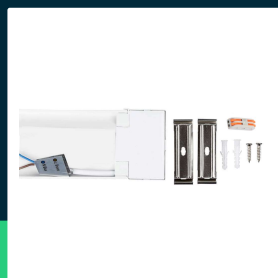

Plafoniera LED chip SAMSUNG prismatica 20W 60cm 3000K IP20

SKU 20347 EAN 3800157663694 VT-8-20

Related products (SKUs): 662, 663, 664, 20348, 20349, 203476, 203486, 203496

TECHNICAL SPECIFICATION

Power	20W	Material	Plastic	ETIM	EC000109
Luminous flux (lm)	2050 lm	Housing color	White	CN code	8539 51 00
Light color	Warm white	Dimming	NIE	EPREL	817243
Color temperature	3000K	IP rating	IP20		
Beam angle	120°	Ignition time (100%)	0.001s		
Voltage	230V	Size	600x75x24mm		
SKU	SKU 20347	Length	60cm		
EAN barcode	3800157663694	Product weight	0,25		
Product code	VT-8-20	Pack length	625mm		
Series	Ceiling lighting	Pack width	78mm		
Energy class	F	Pack height	26mm		
Base	Integrated LED fixture	Master carton	30		
LED module type	SAMSUNG	Brand	V-TAC		
Lifetime	25000h	Warranty	5y		
Input voltage	AC:220-240V, 50Hz	Certifications	CE, EMC, ROHS		
CRI	80+	Efficacy (lm/W)	105 lm/W		

**Plafoniera LED chip SAMSUNG prismaticzna 20W 60cm 3000K IP20**

SKU 20347 EAN 3800157663694 VT-8-20

Related products (SKUs): 662, 663, 664, 20348, 20349, 203476, 203486, 203496

Product description

- A luminaire with a wide range of applications
- High light efficiency - 120lm/W
- Warranty 5 Years
- The shape of the fixture allows for aesthetic connection into light lines
- CRI 80+
- Luminaires available in power from 10W to 50W
- Available in warm, neutral and cold colors