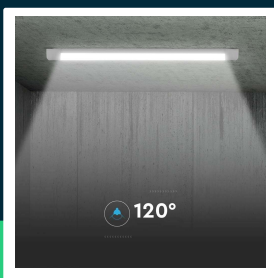

**10W LED grill fitting 30cm with CREE CHIP 6500K 6yrs warranty**

SKU 203466 EAN 3800170241039 VT-8-10

Related products (SKUs): 659, 660, 661, 20344, 20345, 20346, 203446, 203456

## TECHNICAL SPECIFICATION

Power	10W	CRI	80+	Brand	V-TAC
Luminous flux (lm)	1200 lm	Material	Plastic	Warranty	6y
Light color	Cool white	Housing color	White	Certifications	CE, EMC, ROHS
Color temperature	6500K	Dimming	NIE	Efficacy (lm/W)	120 lm/W
Beam angle	120°	IP rating	IP20	Additional information	LED by CREE
Voltage	230V	Ignition time (100%)	0.001s	ETIM	ECO00109
SKU	SKU 203466	On/Off cycles	>15000	CN code	8539 51 00
EAN barcode	3800170241039	Operating conditions	-20° +40°	EPREL	2339933
Product code	VT-8-10	Size	300x76x24mm		
Series	Ceiling lighting	Length	30cm		
Energy class	E	Product weight	0,18		
Base	Integrated LED fixture	Volume	0,001025		
LED module type	CREE LED	Pack length	340mm		
Lifetime	30000h	Pack width	30mm		
Input voltage	AC:220-240V, 50Hz	Pack height	80mm		
Power factor	>0,7	Master carton	30		

## Product description

- 6-year warranty
- A new generation of luminaires with CREE chip technology, ensuring high reliability
- CREE LED is a world leader in LED technology. The brand has over 35 years of experience, over 1800 patents and is famous for its exceptional performance, durability and precision.
- A luminaire with a wide range of applications
- High light efficiency - 120lm/W
- The shape of the fixture allows for aesthetic connection into light lines
- CRI 80+
- Luminaires available in power from 10W to 50W
- Available in warm, neutral and cold colors