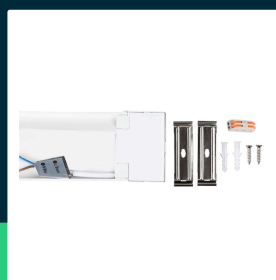

**10W LED grill fitting SAMSUNG CHIP 30cm 120lm/W 6500K**

SKU 20346 EAN 3800157663687 VT-8-10

Related products (SKUs): 659, 660, 661, 20344, 20345, 203446, 203456, 203466

**TECHNICAL SPECIFICATION**

Power	10W	Material	Plastic	ETIM	EC000109
Luminous flux (lm)	1000 lm	Housing color	White	CN code	8539 51 00
Light color	Cool white	Dimming	NIE	EPREL	817242
Color temperature	6500K	IP rating	IP20		
Beam angle	120°	Ignition time (100%)	0.001s		
Voltage	230V	Size	300x75x24mm		
SKU	SKU 20346	Length	30cm		
EAN barcode	3800157663687	Product weight	0,18		
Product code	VT-8-10	Pack length	335mm		
Series	Ceiling lighting	Pack width	35mm		
Energy class	E	Pack height	90mm		
Base	Integrated LED fixture	Master carton	20		
LED module type	SAMSUNG	Brand	V-TAC		
Lifetime	25000h	Warranty	5y		
Input voltage	AC:220-240V, 50Hz	Certifications	CE, EMC, ROHS		
CRI	80+	Efficacy (lm/W)	100 lm/W		

**10W LED grill fitting SAMSUNG CHIP 30cm 120lm/W 6500K**

SKU 20346 EAN 3800157663687 VT-8-10

Related products (SKUs): 659, 660, 661, 20344, 20345, 203446, 203456, 203466

## Product description

- A luminaire with a wide range of applications
- High light efficiency
- Warranty 5 Years
- The shape of the fixture allows for aesthetic connection into light lines
- CRI 80+
- Luminaires available in power from 10W to 50W
- Available in warm, neutral and cold colors