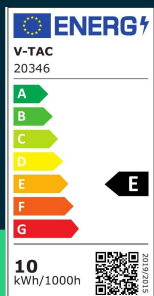

**10W LED grill fitting SAMSUNG CHIP 30cm 120lm/W 6500K**

SKU 20346 EAN 3800157663687 VT-8-10

Related products (SKUs): 659, 660, 661, 20344, 20345, 203446, 203456, 203466

**TECHNICAL SPECIFICATION**

Power	10W	Material	Plastic	ETIM	EC000109
Luminous flux (lm)	1000 lm	Housing color	White	CN code	8539 51 00
Light color	Cool white	Dimming	NIE	EPREL	817242
Color temperature	6500K	IP rating	IP20		
Beam angle	120°	Ignition time (100%)	0.001s		
Voltage	230V	Size	300x75x24mm		
SKU	SKU 20346	Length	30cm		
EAN barcode	3800157663687	Product weight	0,18		
Product code	VT-8-10	Pack length	335mm		
Series	Ceiling lighting	Pack width	35mm		
Energy class	E	Pack height	90mm		
Base	Integrated LED fixture	Master carton	20		
LED module type	SAMSUNG	Brand	V-TAC		
Lifetime	25000h	Warranty	5y		
Input voltage	AC:220-240V, 50Hz	Certifications	CE, EMC, ROHS		
CRI	80+	Efficacy (lm/W)	100 lm/W		

**10W LED grill fitting SAMSUNG CHIP 30cm 120lm/W 6500K**

SKU 20346 EAN 3800157663687 VT-8-10

Related products (SKUs): 659, 660, 661, 20344, 20345, 203446, 203456, 203466

## Product description

- A luminaire with a wide range of applications
- High light efficiency
- Warranty 5 Years
- The shape of the fixture allows for aesthetic connection into light lines
- CRI 80+
- Luminaires available in power from 10W to 50W
- Available in warm, neutral and cold colors