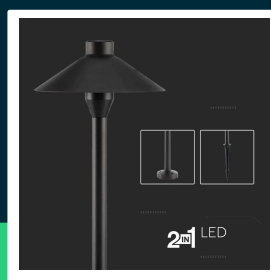

7W LED garden spike light black body IP65 4000K

SKU 20317 EAN 3800157661836 VT-907

Related products (SKUs): 20316, 20318, 2120316

TECHNICAL SPECIFICATION

Power	7W	CRI	80+	Efficacy (lm/W)	60 lm/W
Luminous flux (lm)	420 lm	Material	Aluminium	ETIM	EC000301
Light color	Neutral white	Housing color	Black	CN code	8539 51 00
Color temperature	4000K	Type	Bollard	EPREL	1925764
Beam angle	100°	Dimming	NIE		
Voltage	230V	IP rating	IP65		
SKU	SKU 20317	Ignition time (100%)	0.001s		
EAN barcode	3800157661836	Size	200x714mm		
Product code	VT-907	Product weight	0,86		
Series	Garden bollards	Pack length	205mm		
Energy class	G	Pack width	105mm		
Base	Integrated LED fixture	Pack height	205mm		
LED module type	SAMSUNG	Master carton	20		
Lifetime	20000h	Brand	V-TAC		
Input voltage	AC: 220-240V	Warranty	3y		
Power factor	>0,5	Certifications	CE, EMC, ROHS		

**7W LED garden spike light black body IP65 4000K**

SKU 20317 EAN 3800157661836 VT-907

Related products (SKUs): 20316, 20318, 2120316

Product description

- SAMSUNG COB LED Chip
- The set includes a mounting base and a driving pin
- IP65
- Aluminum body
- Available versions with Warm, Neutral and Cold light colors
- 3-year warranty