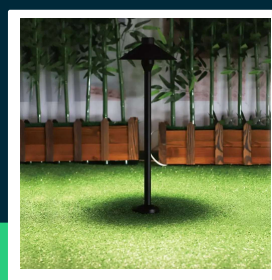

7W LED garden spike light black body IP65 4000K

SKU 20317 EAN 3800157661836 VT-907

Related products (SKUs): 20316, 20318, 2120316

TECHNICAL SPECIFICATION

Power	7W	CRI	80+	Efficacy (lm/W)	60 lm/W
Luminous flux (lm)	420 lm	Material	Aluminium	ETIM	EC000301
Light color	Neutral white	Housing color	Black	CN code	8539 51 00
Color temperature	4000K	Type	Bollard	EPREL	1925764
Beam angle	100°	Dimming	NIE		
Voltage	230V	IP rating	IP65		
SKU	SKU 20317	Ignition time (100%)	0.001s		
EAN barcode	3800157661836	Size	200x714mm		
Product code	VT-907	Product weight	0,86		
Series	Garden bollards	Pack length	205mm		
Energy class	G	Pack width	105mm		
Base	Integrated LED fixture	Pack height	205mm		
LED module type	SAMSUNG	Master carton	20		
Lifetime	20000h	Brand	V-TAC		
Input voltage	AC: 220-240V	Warranty	3y		
Power factor	>0,5	Certifications	CE, EMC, ROHS		

**7W LED garden spike light black body IP65 4000K**

SKU 20317 EAN 3800157661836 VT-907

Related products (SKUs): 20316, 20318, 2120316

Product description

- SAMSUNG COB LED Chip
- The set includes a mounting base and a driving pin
- IP65
- Aluminum body
- Available versions with Warm, Neutral and Cold light colors
- 3-year warranty