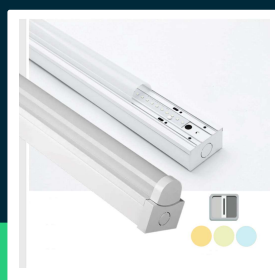

**40W 120lm/W 120cm double LED batten LED by SAMSUNG 3in1**

SKU 20149 EAN 3800157659482 VT-8-45

Related products (SKUs): 20149999

**TECHNICAL SPECIFICATION**

Power	40W	IP rating	IP20
Luminous flux (lm)	4800 lm	Ignition time (100%)	0.001s
Light color	CCT tunable white	Size	60x75x1166mm
Color temperature	3W1	Length	120cm
Beam angle	120°	Product weight	1,59
Voltage	230V	Volume	0,007295
SKU	SKU 20149	Master carton	8
EAN barcode	3800157659482	Brand	V-TAC
Product code	VT-8-45	Warranty	5y
Base	Integrated LED fixture	Certifications	CE, EMC, ROHS
LED module type	SAMSUNG	Efficacy (lm/W)	120 lm/W
Lifetime	30000h	ETIM	ECO02892
Input voltage	AC:220-240V, 50Hz	CN code	8539 51 00
Power factor	>0,9		
CRI	80+		
Dimming	NIE		

**40W 120lm/W 120cm double LED batten LED by SAMSUNG 3in1**

SKU 20149    EAN 3800157659482    VT-8-45

Related products (SKUs): 20149999

## Product description

- SAMSUNG CHIP
- 5-year warranty
- High efficiency 120lm/W
- Available lengths 120cm / 150cm
- Light color change switch 3000K/4000K/6400K
- Luminous flux of individual colors: 3000K - 5700lm ; 4000K - 6300lm ; 6400K - 5900lm
- The luminaire is equipped with a quick connector to facilitate installation and connecting the luminaires into a light line
- Possibility of surface or suspended installation
- The luminaires are also available in an emergency version