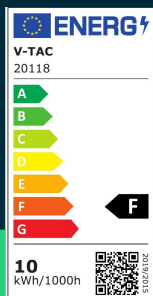

10W LED bollard lamp SAMSUNG CHIP white body IP65 6400K

SKU 20118 EAN 3800157657655 VT-33

Related products (SKUs): 20114, 20117, 2210117, 20113, 20115, 20116, 2120114, 2120117

TECHNICAL SPECIFICATION

Power	10W	Power factor	>0,5	Warranty	3y
Luminous flux (lm)	900 lm	CRI	80+	Certifications	CE, EMC, ROHS
Light color	Cool white	Material	Aluminium	Efficacy (lm/W)	90 lm/W
Color temperature	6400K	Housing color	White	ETIM	ECO02892
Beam angle	120°	Type	Bollard	CN code	8539 51 00
Voltage	230V	Dimming	NIE	EPREL	986550
SKU	SKU 20118	IP rating	IP65		
EAN barcode	3800157657655	Ignition time (100%)	0.001s		
Product code	VT-33	Size	163x57x800mm		
Series	Garden bollards	Product weight	3,21		
Energy class	F	Volume	0,01141		
Base	Integrated LED fixture	Pack length	170mm		
Shape	Rectangle	Pack width	80mm		
LED module type	SAMSUNG	Pack height	815mm		
Lifetime	20000h	Master carton	5		
Input voltage	AC:200-240V, 50/60Hz	Brand	V-TAC		

**TOW LED bollard lamp SAMSUNG CHIP white body IP65 6400K**

SKU 20118 EAN 3800157657655 VT-33

Related products (SKUs): 20114, 20117, 2210117, 20113, 20115, 20116, 2120114, 2120117

Product description

- SAMSUNG Chip
- 3-year warranty
- CRI>80
- IP65
- Aluminum body + PC
- Available in white and black
- Available light colors 3000K/4000K/64000K