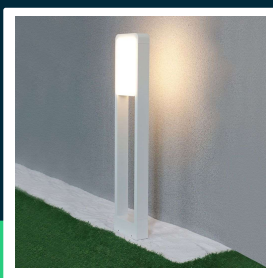

10W LED bollard lamp SAMSUNG CHIP white body IP65 6400K

SKU 20118 EAN 3800157657655 VT-33

Related products (SKUs): 20114, 20117, 2210117, 20113, 20115, 20116, 2120114, 2120117

TECHNICAL SPECIFICATION

Power	10W	Power factor	>0,5	Warranty	3y
Luminous flux (lm)	900 lm	CRI	80+	Certifications	CE, EMC, ROHS
Light color	Cool white	Material	Aluminium	Efficacy (lm/W)	90 lm/W
Color temperature	6400K	Housing color	White	ETIM	ECO02892
Beam angle	120°	Type	Bollard	CN code	8539 51 00
Voltage	230V	Dimming	NIE	EPREL	986550
SKU	SKU 20118	IP rating	IP65		
EAN barcode	3800157657655	Ignition time (100%)	0.001s		
Product code	VT-33	Size	163x57x800mm		
Series	Garden bollards	Product weight	3,21		
Energy class	F	Volume	0,01141		
Base	Integrated LED fixture	Pack length	170mm		
Shape	Rectangle	Pack width	80mm		
LED module type	SAMSUNG	Pack height	815mm		
Lifetime	20000h	Master carton	5		
Input voltage	AC:200-240V, 50/60Hz	Brand	V-TAC		

**TOW LED bollard lamp SAMSUNG CHIP white body IP65 6400K**

SKU 20118 EAN 3800157657655 VT-33

Related products (SKUs): 20114, 20117, 2210117, 20113, 20115, 20116, 2120114, 2120117

Product description

- SAMSUNG Chip
- 3-year warranty
- CRI>80
- IP65
- Aluminum body + PC
- Available in white and black
- Available light colors 3000K/4000K/64000K