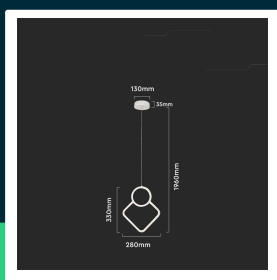

## TECHNICAL SPECIFICATION

Power	12W	Type	Suspended	CN code	8539 51 00
Luminous flux (lm)	1300 lm	Dimming	NIE	EPREL	1547590
Light color	Neutral white	IP rating	IP20		
Color temperature	4000K	On/Off cycles	>15000		
Voltage	230V	Size	280x1960mm		
SKU	SKU 15338	Product weight	0,88		
EAN barcode	3800170205062	Volume	0,015731		
Product code	VT-7917	Pack length	400mm		
Series	Ceiling lighting	Pack width	100mm		
Energy class	F	Pack height	345mm		
Base	Integrated LED fixture	Master carton	10		
LED module type	SMD	Brand	V-TAC		
Lifetime	20000h	Warranty	2y		
Input voltage	AC:220-240V, 50Hz	Certifications	CE, EMC, ROHS		
Material	Metal	Efficacy (lm/W)	110 lm/W		
Housing color	White	ETIM	EC001743		