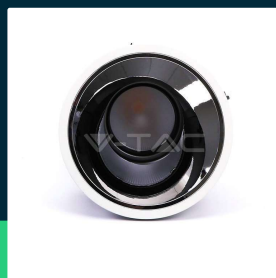

10W LED COB hotel downlight 24° 3000K cri>95

SKU 1481 EAN 3800157644068 VT-2911

Related products (SKUs): 1482

TECHNICAL SPECIFICATION

Power	10W	Input voltage	220-240V	Mounting size	75mm
Luminous flux (lm)	650 lm	Frequency	50Hz	Product weight	0,44
Light color	Warm white	Power factor	>0,6	Volume	0,001872
Color temperature	3000K	CRI	95+	Pack length	120mm
Beam angle	0-27°	Material	Aluminium	Pack width	120mm
Voltage	230V	Housing color	Silver	Pack height	130mm
SKU	SKU 1481	Dimming	NIE	Master carton	16
EAN barcode	3800157644068	IP rating	IP20	Brand	V-TAC
Product code	VT-2911	Rotation	TAK	Warranty	5y
Series	Downlight	Ignition time (100%)	0.001s	Certifications	CE, EMC, ROHS
Energy class	G	Color consistency	<6	Efficacy (lm/W)	65 lm/W
Base	Integrated LED fixture	Declared intensity (cd)	108692 Cd Min. / 3744.13 Cd Max.	Additional information	UGR<19 CRI95+
Shape	Round	On/Off cycles	>20000	ETIM	EC002892
LED module type	CREE LED	Operating conditions	-20° +45°	CN code	8539 51 00
Lifetime	30000h	Size	85x96mm	EPREL	987642

**10W LED COB hotel downlight 24° 3000K cri>95**

SKU 1481 EAN 3800157644068 VT-2911

Related products (SKUs): 1482

Product description

- Excellent color rendering index CRI95+
- UGR<19
- 5-year warranty
- Elegant design
- No UV radiation
- No flickering - Flicker Free
- High-quality power supply with the lowest power factor and high RA LED CHIP
- Easy installation
- Durable die-cast aluminum body
- Low maintenance costs