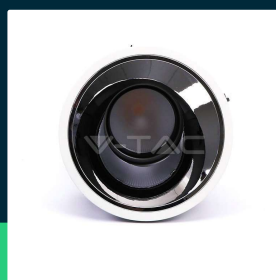

6W LED COB hotel downlight 24° 4000K cri>95

SKU 1480 EAN 3800157644259 VT-2907

Related products (SKUs): 1479

TECHNICAL SPECIFICATION

Power	6W	Input voltage	220-240V	Mounting size	55mm
Luminous flux (lm)	400 lm	Frequency	50Hz	Product weight	0,294
Light color	Neutral white	Power factor	>0,6	Volume	0,0012
Color temperature	4000K	CRI	95+	Pack length	100mm
Beam angle	0-27°	Material	Aluminium	Pack width	100mm
Voltage	230V	Housing color	Silver	Pack height	120mm
SKU	SKU 1480	Dimming	NIE	Master carton	24
EAN barcode	3800157644259	IP rating	IP20	Brand	V-TAC
Product code	VT-2907	Rotation	TAK	Warranty	5y
Series	Downlight	Ignition time (100%)	0.001s	Certifications	CE, EMC, ROHS
Energy class	G	Color consistency	<6	Efficacy (lm/W)	65 lm/W
Base	Integrated LED fixture	Declared intensity (cd)	66887.3 Cd Min. / 2304.08 Cd Max.	Additional information	UGR<19 CRI95+
Shape	Round	On/Off cycles	>20000	ETIM	EC002892
LED module type	CREE LED	Operating conditions	-20° +45°	CN code	8539 51 00
Lifetime	30000h	Size	65x82mm	EPREL	987641

6W LED COB hotel downlight 24° 4000K cri>95

SKU 1480 EAN 3800157644259 VT-2907

Related products (SKUs): 1479

Product description

- Excellent color rendering index CRI95+
- UGR<19
- 5-year warranty
- Elegant design
- No UV radiation
- No flickering - Flicker Free
- High-quality power supply with the lowest power factor and high RA LED CHIP
- Easy installation
- Durable die-cast aluminum body
- Low maintenance costs