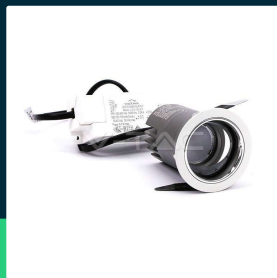

6W LED COB hotel downlight 24° 3000K cri>95

SKU 1479 EAN 3800157644242 VT-2907

Related products (SKUs): 1480

TECHNICAL SPECIFICATION

Power	6W	Input voltage	220-240V	Mounting size	55mm
Luminous flux (lm)	400 lm	Frequency	50Hz	Product weight	0,294
Light color	Warm white	Power factor	>0,6	Volume	0,0012
Color temperature	3000K	CRI	95+	Pack length	100mm
Beam angle	0-27°	Material	Aluminium	Pack width	100mm
Voltage	230V	Housing color	Silver	Pack height	120mm
SKU	SKU 1479	Dimming	NIE	Master carton	24
EAN barcode	3800157644242	IP rating	IP20	Brand	V-TAC
Product code	VT-2907	Rotation	TAK	Warranty	5y
Series	Downlight	Ignition time (100%)	0.001s	Certifications	CE, EMC, ROHS
Energy class	G	Color consistency	<6	Efficacy (lm/W)	65 lm/W
Base	Integrated LED fixture	Declared intensity (cd)	66887.3 Cd Min. / 2304.08 Cd Max.	Additional information	UGR<19 CRI95+
Shape	Round	On/Off cycles	>20000	ETIM	ECO02892
LED module type	CREE LED	Operating conditions	-20° +45°	CN code	8539 51 00
Lifetime	30000h	Size	65x82mm	EPREL	987640

**6W LED COB hotel downlight 24° 3000K cri>95**

SKU 1479 EAN 3800157644242 VT-2907

Related products (SKUs): 1480

Product description

- Excellent color rendering index CRI95+
- UGR<19
- 5-year warranty
- Elegant design
- No UV radiation
- No flickering - Flicker Free
- High-quality power supply with the lowest power factor and high RA LED CHIP
- Easy installation
- Durable die-cast aluminum body
- Low maintenance costs