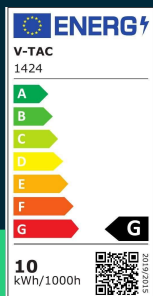

10W LED downlight bluetooth fire rated CCT changeable dimmable IP65

SKU 1424 EAN 3800157633109 VT-7710D

Related products (SKUs): ---

TECHNICAL SPECIFICATION

Power	10W	CRI	80+	Master carton	40
Luminous flux (lm)	850 lm	Material	Die-cast aluminium	Quantity per pallet	600
Light color	CCT tunable white	Housing color	White, replaceable	Brand	V-TAC
Color temperature	2700K-6500K	Dimming	TAK	Warranty	5y
Beam angle	38°	IP rating	IP65	Certifications	CE, EMC, ROHS
Voltage	230V	Ignition time (100%)	0.001s	Efficacy (lm/W)	85 lm/W
SKU	SKU 1424	Color consistency	<6	ETIM	ECO02892
EAN barcode	3800157633109	On/Off cycles	>15000	CN code	8539 51 00
Product code	VT-7710D	Operating conditions	-20° +45°	EPREL	1169263
Energy class	G	Size	83x57mm		
Base	Integrated LED fixture	Mounting size	65mm		
Shape	Round	Product weight	0,449		
LED module type	COB	Volume	0,00198		
Lifetime	30000h	Pack length	120mm		
Input voltage	220-240V	Pack width	110mm		
Frequency	50Hz	Pack height	150mm		

10W LED downlight bluetooth fire rated CCT changeable dimmable IP65

SKU 1424 EAN 3800157633109 VT-7710D

Related products (SKUs): ---

Product description

- Downlight with anti-glare lens
- Integrated COB diode (non-replaceable)
- Quick connector for easy installation
- Install to keep
- CCT color change and dimming using the Smartphone application
- Color change