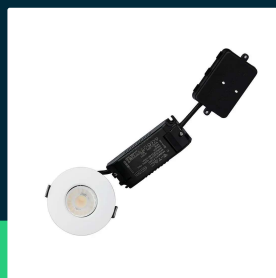

10W LED downlight bluetooth fire rated CCT changeable dimmable IP65

SKU 1424 EAN 3800157633109 VT-7710D

Related products (SKUs): ---

TECHNICAL SPECIFICATION

Power	10W	CRI	80+	Master carton	40
Luminous flux (lm)	850 lm	Material	Die-cast aluminium	Quantity per pallet	600
Light color	CCT tunable white	Housing color	White, replaceable	Brand	V-TAC
Color temperature	2700K-6500K	Dimming	TAK	Warranty	5y
Beam angle	38°	IP rating	IP65	Certifications	CE, EMC, ROHS
Voltage	230V	Ignition time (100%)	0.001s	Efficacy (lm/W)	85 lm/W
SKU	SKU 1424	Color consistency	<6	ETIM	ECO02892
EAN barcode	3800157633109	On/Off cycles	>15000	CN code	8539 51 00
Product code	VT-7710D	Operating conditions	-20° +45°	EPREL	1169263
Energy class	G	Size	83x57mm		
Base	Integrated LED fixture	Mounting size	65mm		
Shape	Round	Product weight	0,449		
LED module type	COB	Volume	0,00198		
Lifetime	30000h	Pack length	120mm		
Input voltage	220-240V	Pack width	110mm		
Frequency	50Hz	Pack height	150mm		

10W LED downlight bluetooth fire rated CCT changeable dimmable IP65

SKU 1424 EAN 3800157633109 VT-7710D

Related products (SKUs): ---

Product description

- Downlight with anti-glare lens
- Integrated COB diode (non-replaceable)
- Quick connector for easy installation
- Install to keep
- CCT color change and dimming using the Smartphone application
- Color change