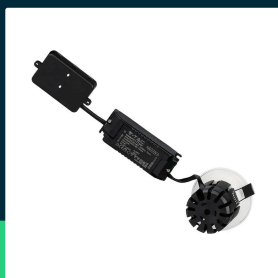

10W LED downlight bluetooth fire rated CCT changeable dimmable IP65

SKU 1424 EAN 3800157633109 VT-7710D

Related products (SKUs): ---

TECHNICAL SPECIFICATION

Power	10W	CRI	80+	Master carton	40
Luminous flux (lm)	850 lm	Material	Die-cast aluminium	Quantity per pallet	600
Light color	CCT tunable white	Housing color	White, replaceable	Brand	V-TAC
Color temperature	2700K-6500K	Dimming	TAK	Warranty	5y
Beam angle	38°	IP rating	IP65	Certifications	CE, EMC, ROHS
Voltage	230V	Ignition time (100%)	0.001s	Efficacy (lm/W)	85 lm/W
SKU	SKU 1424	Color consistency	<6	ETIM	ECO02892
EAN barcode	3800157633109	On/Off cycles	>15000	CN code	8539 51 00
Product code	VT-7710D	Operating conditions	-20° +45°	EPREL	1169263
Energy class	G	Size	83x57mm		
Base	Integrated LED fixture	Mounting size	65mm		
Shape	Round	Product weight	0,449		
LED module type	COB	Volume	0,00198		
Lifetime	30000h	Pack length	120mm		
Input voltage	220-240V	Pack width	110mm		
Frequency	50Hz	Pack height	150mm		

10W LED downlight bluetooth fire rated CCT changeable dimmable IP65

SKU 1424 EAN 3800157633109 VT-7710D

Related products (SKUs): ---

Product description

- Downlight with anti-glare lens
- Integrated COB diode (non-replaceable)
- Quick connector for easy installation
- Install to keep
- CCT color change and dimming using the Smartphone application
- Color change