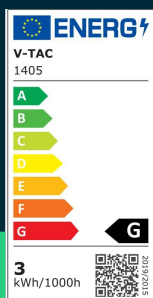

3W LED step light black body round IP65 4000K

SKU 1405 EAN 3800157628389 VT-1182-B

Related products (SKUs): 1404

TECHNICAL SPECIFICATION

Power	3W	Power factor	>0,5	Volume	0,00289
Luminous flux (lm)	210 lm	CRI	80+	Pack length	170mm
Light color	Neutral white	Material	PC	Pack width	100mm
Color temperature	4000K	Housing color	Black	Pack height	170mm
Beam angle	90°	Type	Wall	Master carton	20
Voltage	230V	Dimming	NIE	Quantity per pallet	400
SKU	SKU 1405	IP rating	IP65	Brand	V-TAC
EAN barcode	3800157628389	Ignition time (100%)	0.001s	Warranty	2y
Product code	VT-1182-B	Color consistency	<6	Certifications	CE, EMC
Energy class	G	Declared intensity (cd)	114.11 Cd Max.	Efficacy (lm/W)	70 lm/W
Base	Integrated LED fixture	On/Off cycles	15000	ETIM	ECO02892
Shape	Round	Operating conditions	-20° +45°	CN code	8539 51 00
LED module type	SMD	Compatibility	Can work with motion sensors	EPREL	1040161
Lifetime	30000h	Size	166x94mm		
Frequency	50/60Hz	Product weight	0,445		

**3W LED step light black body round IP65 4000K**

SKU 1405 EAN 3800157628389 VT-1182-B

Related products (SKUs): 1404

Product description

- Modern design
- No UV radiation
- No flickering effect
- Specially designed for outdoor use
- IP65 protection rating for improved safety
- Easy installation