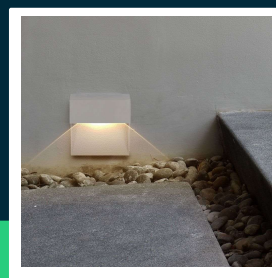

3W LED step light grey body square IP65 4000K

SKU 1401 EAN 3800157628341 VT-1172-G

Related products (SKUs): 1400

TECHNICAL SPECIFICATION

Power	3W	Power factor	>0,5	Volume	0,0019456
Luminous flux (lm)	210 lm	CRI	80+	Pack length	160mm
Light color	Neutral white	Material	PC	Pack width	76mm
Color temperature	4000K	Housing color	Grey	Pack height	160mm
Beam angle	90°	Type	Wall	Master carton	20
Voltage	230V	Dimming	NIE	Quantity per pallet	600
SKU	SKU 1401	IP rating	IP65	Brand	V-TAC
EAN barcode	3800157628341	Ignition time (100%)	0.001s	Warranty	2y
Product code	VT-1172-G	Color consistency	<6	Certifications	CE, EMC
Energy class	G	Declared intensity (cd)	114.11 Cd Max.	Efficacy (lm/W)	70 lm/W
Base	Integrated LED fixture	On/Off cycles	15000	ETIM	ECO02892
Shape	Square	Operating conditions	-20° +45°	CN code	8539 51 00
LED module type	SMD	Compatibility	Can work with motion sensors	EPREL	1040158
Lifetime	30000h	Size	154x151x72mm		
Frequency	50/60Hz	Product weight	0,389		

**3W LED step light grey body square IP65 4000K**

SKU 1401 EAN 3800157628341 VT-1172-G

Related products (SKUs): 1400

Product description

- Modern design
- No UV radiation
- No flickering effect
- Specially designed for outdoor use
- IP65 protection rating for improved safety
- Easy installation