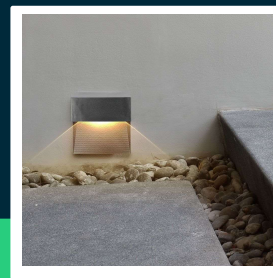

3W LED step light black body square IP65 3000K

SKU 1398 EAN 3800157628310 VT-1172-B

Related products (SKUs): 1399

TECHNICAL SPECIFICATION

Power	3W	CRI	80+	Pack width	76mm
Luminous flux (lm)	210 lm	Material	PC	Pack height	160mm
Light color	Warm white	Housing color	Black	Master carton	20
Color temperature	3000K	Type	Wall	Quantity per pallet	600
Beam angle	90°	Dimming	NIE	Brand	V-TAC
Voltage	230V	IP rating	IP65	Warranty	2y
SKU	SKU 1398	Ignition time (100%)	0.001s	Certifications	CE, EMC
EAN barcode	3800157628310	Color consistency	<6	Efficacy (lm/W)	70 lm/W
Product code	VT-1172-B	Declared intensity (cd)	114.11 Cd Max.	ETIM	EC002892
Energy class	G	On/Off cycles	15000	CN code	8539 51 00
Base	Integrated LED fixture	Operating conditions	-20° +45°	EPREL	1040155
Shape	Square	Compatibility	Can work with motion sensors		
LED module type	SMD	Size	151x72x154mm		
Lifetime	30000h	Product weight	0,389		
Frequency	50/60Hz	Volume	0,0019456		
Power factor	>0,5	Pack length	160mm		

**3W LED step light black body square IP65 3000K**

SKU 1398 EAN 3800157628310 VT-1172-B

Related products (SKUs): 1399

Product description

- Modern design
- No UV radiation
- No flickering effect
- Specially designed for outdoor use
- IP65 protection rating for improved safety
- Easy installation