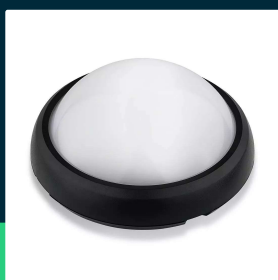

12W dome light fitting black body round 3000K IP65

SKU 1349 EAN 3800157624046 VT-8015-B

Related products (SKUs): ---

TECHNICAL SPECIFICATION

Power	12W	Input voltage	200-240V	Product weight	0,486
Equivalent power	40W	Frequency	50Hz	Volume	0,005821875
Luminous flux (lm)	840 lm	Power factor	>0,5	Pack length	225mm
Light color	Warm white	CRI	80+	Pack width	225mm
Color temperature	3000K	Material	Plastic, aluminium	Pack height	115mm
Beam angle	120°	Housing color	Black	Master carton	10
Voltage	230V	Type	Ceiling lighting	Quantity per pallet	240
SKU	SKU 1349	Dimming	NIE	Brand	V-TAC
EAN barcode	3800157624046	IP rating	IP54	Warranty	2y
Product code	VT-8015-B	Ignition time (100%)	0.001s	Certifications	CE, EMC, ROHS
Series	Ceiling lights	Color consistency	<6	Efficacy (lm/W)	70 lm/W
Energy class	G	Declared intensity (cd)	267.38 Cd Max.	ETIM	ECO02892
Base	Integrated LED fixture	On/Off cycles	15000	CN code	8539 51 00
Shape	Round	Operating conditions	-20° +45°	EPREL	1021099
LED module type	SMD	Size	220x105mm		
Lifetime	>20000h	Length	105mm		

**12W dome light fitting black body round 3000K IP65**

SKU 1349 EAN 3800157624046 VT-8015-B

Related products (SKUs): ---

Product description

- Energy consumption - 80% less than standard lighting
- 20 000 working hours
- No UV radiation
- No flickering - Flicker Free
- Easy installation
- High quality LED chip
- Instant start and 100% light
- Extreme temperature tolerance (from -20° to +45°)