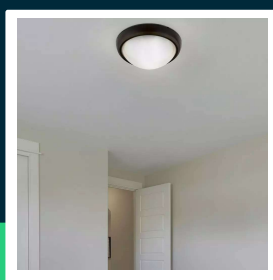

12W dome light fitting black body round 3000K IP65

SKU 1349 EAN 3800157624046 VT-8015-B

Related products (SKUs): ---

TECHNICAL SPECIFICATION

Power	12W	Input voltage	200-240V	Product weight	0,486
Equivalent power	40W	Frequency	50Hz	Volume	0,005821875
Luminous flux (lm)	840 lm	Power factor	>0,5	Pack length	225mm
Light color	Warm white	CRI	80+	Pack width	225mm
Color temperature	3000K	Material	Plastic, aluminium	Pack height	115mm
Beam angle	120°	Housing color	Black	Master carton	10
Voltage	230V	Type	Ceiling lighting	Quantity per pallet	240
SKU	SKU 1349	Dimming	NIE	Brand	V-TAC
EAN barcode	3800157624046	IP rating	IP54	Warranty	2y
Product code	VT-8015-B	Ignition time (100%)	0.001s	Certifications	CE, EMC, ROHS
Series	Ceiling lights	Color consistency	<6	Efficacy (lm/W)	70 lm/W
Energy class	G	Declared intensity (cd)	267.38 Cd Max.	ETIM	ECO02892
Base	Integrated LED fixture	On/Off cycles	15000	CN code	8539 51 00
Shape	Round	Operating conditions	-20° +45°	EPREL	1021099
LED module type	SMD	Size	220x105mm		
Lifetime	>20000h	Length	105mm		

**12W dome light fitting black body round 3000K IP65**

SKU 1349 EAN 3800157624046 VT-8015-B

Related products (SKUs): ---

Product description

- Energy consumption - 80% less than standard lighting
- 20 000 working hours
- No UV radiation
- No flickering - Flicker Free
- Easy installation
- High quality LED chip
- Instant start and 100% light
- Extreme temperature tolerance (from -20° to +45°)