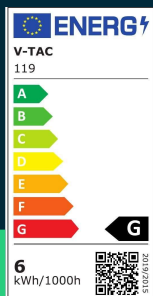

LED bulb SAMSUNG CHIP 5.5W E14 plastic candle flame 6400K

SKU 119 EAN 3800157637183 VT-258

Related products (SKUs): 117, 118

TECHNICAL SPECIFICATION

Power	5,5W	Frequency	50Hz	Volume	0,00024
Equivalent power	40W	Power factor	>0,5	Pack length	40mm
Luminous flux (lm)	470 lm	CRI	80+	Pack width	40mm
Light color	Cool white	Material	Plastic	Pack height	150mm
Color temperature	6400K	Housing color	Matte opal	Master carton	200
Beam angle	200°	Type	Light sources	Quantity per pallet	6000
Voltage	230V	Dimming	NIE	Brand	V-TAC
SKU	SKU 119	IP rating	IP20	Warranty	5y
EAN barcode	3800157637183	Ignition time (100%)	0.001s	Certifications	CE, EMC, ROHS
Product code	VT-258	Color consistency	<6	Efficacy (lm/W)	85 lm/W
Energy class	G	Declared intensity (cd)	63.7 Cd Max.	ETIM	EC001959
Base	E14	On/Off cycles	>20000	CN code	8539 52 00
Shape	Flame candle	Operating conditions	-20° +45°	EPREL	1025042
LED module type	SAMSUNG	Lumen maintenance	0,7		
Lifetime	30000h	Size	38x124mm		
Input voltage	220-240V	Product weight	1,93		

**LED bulb SAMSUNG CHIP 5.5W E14 plastic candle flame 6400K**

SKU 119 EAN 3800157637183 VT-258

Related products (SKUs): 117, 118

Product description

- SAMSUNG LED chip
- Energy consumption lower by 80% compared to traditional light sources
- Very long life
- No UV or IR radiation
- Instant start and 100% light