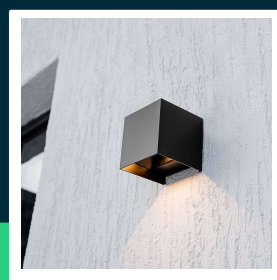

**9W COB LED Solar wall light battery 1X2600MAH 16hrs
3000K black body IP65**

SKU 11884 EAN 3800170218130 VT-11109

Related products (SKUs): 11885, 11886, 11887, 11888, 11889

TECHNICAL SPECIFICATION

Power	9W	Type	Solar	Brand	V-TAC
Luminous flux (lm)	860 lm	IP rating	IP65	Warranty	2y
Light color	Warm white	Charging time	8h	Certifications	CE, EMC, ROHS
Color temperature	3000K	Operating time	8-30h	Efficacy (lm/W)	95 lm/W
Beam angle	0-90°	Battery capacity	2600mAh	ETIM	EC000301
Voltage	Solar	Sensor type	Microwave	CN code	8539 51 00
SKU	SKU 11884	Detection range	120°		
EAN barcode	3800170218130	Detection distance	4-5m		
Product code	VT-11109	Ignition time (100%)	0.001s		
Series	Garden wall sconces	Size	150x153x150mm		
Base	Integrated LED fixture	Product weight	1,29		
Shape	Square	Volume	0,004801		
LED module type	COB	Pack length	170mm		
CRI	80+	Pack width	155mm		
Material	Aluminium, PC	Pack height	155mm		
Housing color	Black	Master carton	12		

**9W COB LED Solar wall light battery 1X2600MAH 16hrs
3000K black body IP65**

SKU 11884 EAN 3800170218130 VT-11109

Related products (SKUs): 11885, 11886, 11887, 11888, 11889

Product description

- V-TAC Solar Fixture
- DC Solar Panel:3.7V,3W
- Battery - 2600mAh
- High luminous flux - 860lm
- Motion sensor with a detection range of 4-5 meters
- Charging for 8 hours is a maximum working time of 30 hours
- High protection against water and dust ingress - IP65
- Convenient and quick adjustment of the light distribution angle 0-90°
- Durable and strong body