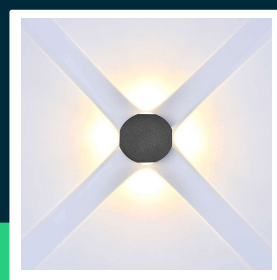

4W LED COB downlight 3000K black body

SKU 10588 EAN 3800170209671 VT-2544

Related products (SKUs): 10589, 10590, 10591

TECHNICAL SPECIFICATION

Power	4W	Material	Aluminium	Certifications	CE, EMC, ROHS
Luminous flux (lm)	390 lm	Housing color	Black	Efficacy (lm/W)	100 lm/W
Light color	Warm white	Type	Wall	ETIM	ECO02892
Color temperature	3000K	Dimming	NIE	CN code	8539 51 00
Beam angle	60°	IP rating	IP54	EPREL	1630118
Voltage	230V	Ignition time (100%)	0.001s		
SKU	SKU 10588	On/Off cycles	>15000		
EAN barcode	3800170209671	Size	50x50x30mm		
Product code	VT-2544	Product weight	0,16		
Series	Wall lighting	Volume	0,000261		
Energy class	F	Pack length	70mm		
Base	Integrated LED fixture	Pack width	70mm		
LED module type	COB	Pack height	40mm		
Lifetime	30000h	Master carton	100		
Input voltage	AC:100-265V,50/60Hz	Brand	V-TAC		
CRI	80+	Warranty	2y		

**4W LED COB downlight 3000K black body**

SKU 10588 EAN 3800170209671 VT-2544

Related products (SKUs): 10589, 10590, 10591

Product description

- Fashionable and modern wall lamp
- Up/down light distribution creating a unique visual effect
- Strong and durable aluminum construction
- High-quality COB LED chip
- Increased tightness allows for versatile use
- Available in white and black versions