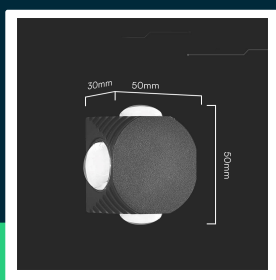

4W LED COB downlight 3000K black body

SKU 10588 EAN 3800170209671 VT-2544

Related products (SKUs): 10589, 10590, 10591

TECHNICAL SPECIFICATION

Power	4W	Material	Aluminium	Certifications	CE, EMC, ROHS
Luminous flux (lm)	390 lm	Housing color	Black	Efficacy (lm/W)	100 lm/W
Light color	Warm white	Type	Wall	ETIM	ECO02892
Color temperature	3000K	Dimming	NIE	CN code	8539 51 00
Beam angle	60°	IP rating	IP54	EPREL	1630118
Voltage	230V	Ignition time (100%)	0.001s		
SKU	SKU 10588	On/Off cycles	>15000		
EAN barcode	3800170209671	Size	50x50x30mm		
Product code	VT-2544	Product weight	0,16		
Series	Wall lighting	Volume	0,000261		
Energy class	F	Pack length	70mm		
Base	Integrated LED fixture	Pack width	70mm		
LED module type	COB	Pack height	40mm		
Lifetime	30000h	Master carton	100		
Input voltage	AC:100-265V,50/60Hz	Brand	V-TAC		
CRI	80+	Warranty	2y		

**4W LED COB downlight 3000K black body**

SKU 10588 EAN 3800170209671 VT-2544

Related products (SKUs): 10589, 10590, 10591

Product description

- Fashionable and modern wall lamp
- Up/down light distribution creating a unique visual effect
- Strong and durable aluminum construction
- High-quality COB LED chip
- Increased tightness allows for versatile use
- Available in white and black versions