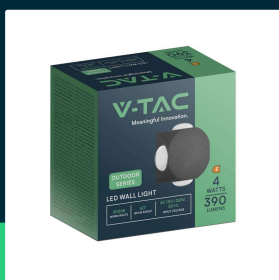

4W LED COB downlight 3000K black body

SKU 10588 EAN 3800170209671 VT-2544

Related products (SKUs): 10589, 10590, 10591

TECHNICAL SPECIFICATION

Power	4W	Material	Aluminium	Certifications	CE, EMC, ROHS
Luminous flux (lm)	390 lm	Housing color	Black	Efficacy (lm/W)	100 lm/W
Light color	Warm white	Type	Wall	ETIM	ECO02892
Color temperature	3000K	Dimming	NIE	CN code	8539 51 00
Beam angle	60°	IP rating	IP54	EPREL	1630118
Voltage	230V	Ignition time (100%)	0.001s		
SKU	SKU 10588	On/Off cycles	>15000		
EAN barcode	3800170209671	Size	50x50x30mm		
Product code	VT-2544	Product weight	0,16		
Series	Wall lighting	Volume	0,000261		
Energy class	F	Pack length	70mm		
Base	Integrated LED fixture	Pack width	70mm		
LED module type	COB	Pack height	40mm		
Lifetime	30000h	Master carton	100		
Input voltage	AC:100-265V,50/60Hz	Brand	V-TAC		
CRI	80+	Warranty	2y		

**4W LED COB downlight 3000K black body**

SKU 10588 EAN 3800170209671 VT-2544

Related products (SKUs): 10589, 10590, 10591

Product description

- Fashionable and modern wall lamp
- Up/down light distribution creating a unique visual effect
- Strong and durable aluminum construction
- High-quality COB LED chip
- Increased tightness allows for versatile use
- Available in white and black versions