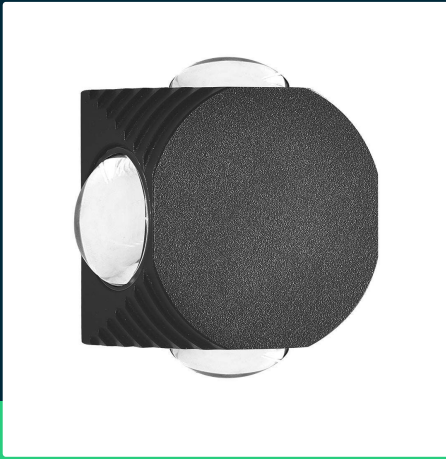

4W LED COB downlight 3000K black body

SKU 10588 EAN 3800170209671 VT-2544

Related products (SKUs): 10589, 10590, 10591

TECHNICAL SPECIFICATION

Power	4W	Material	Aluminium	Certifications	CE, EMC, ROHS
Luminous flux (lm)	390 lm	Housing color	Black	Efficacy (lm/W)	100 lm/W
Light color	Warm white	Type	Wall	ETIM	ECO02892
Color temperature	3000K	Dimming	NIE	CN code	8539 51 00
Beam angle	60°	IP rating	IP54	EPREL	1630118
Voltage	230V	Ignition time (100%)	0.001s		
SKU	SKU 10588	On/Off cycles	>15000		
EAN barcode	3800170209671	Size	50x50x30mm		
Product code	VT-2544	Product weight	0,16		
Series	Wall lighting	Volume	0,000261		
Energy class	F	Pack length	70mm		
Base	Integrated LED fixture	Pack width	70mm		
LED module type	COB	Pack height	40mm		
Lifetime	30000h	Master carton	100		
Input voltage	AC:100-265V,50/60Hz	Brand	V-TAC		
CRI	80+	Warranty	2y		

**4W LED COB downlight 3000K black body**

SKU 10588 EAN 3800170209671 VT-2544

Related products (SKUs): 10589, 10590, 10591

Product description

- Fashionable and modern wall lamp
- Up/down light distribution creating a unique visual effect
- Strong and durable aluminum construction
- High-quality COB LED chip
- Increased tightness allows for versatile use
- Available in white and black versions