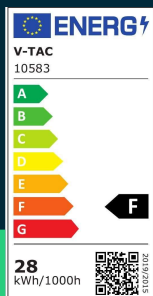

15W LED magnetic track light pendant 4000K black body

SKU 10583 EAN 3800170209626 VT-2532

Related products (SKUs): 10582

TECHNICAL SPECIFICATION

Power	28W	Housing color	White	CN code	8539 51 00
Luminous flux (lm)	2500 lm	Type	Ceiling lighting	EPREL	1628644
Light color	CCT tunable white	IP rating	IP20		
Color temperature	3000K-4000K-6400K	On/Off cycles	>15000		
Beam angle	25°	Size	200x58mm		
SKU	SKU 10583	Product weight	1,18		
EAN barcode	3800170209626	Volume	0,004347		
Product code	VT-2532	Pack length	215mm		
Series	Downlight	Pack width	210mm		
Energy class	F	Pack height	80mm		
Base	Integrated LED fixture	Master carton	10		
Shape	Round	Brand	V-TAC		
LED module type	COB	Warranty	2y		
Lifetime	20000h	Certifications	CE, EMC, ROHS		
Input voltage	AC:100-240V,50/60Hz	Efficacy (lm/W)	90 lm/W		
CRI	90+	ETIM	EC002892		

**15W LED magnetic track light pendant 4000K black body**

SKU 10583 EAN 3800170209626 VT-2532

Related products (SKUs): 10582

Product description

- Modern V-TAC ceiling fixture
- High-performance COB LED chips with a high color rendering index CRI90+
- Built-in warm/neutral/cold light color switch
- Tilting structure allowing you to change the direction of light
- Durable body
- Available powers 12W,20W,30W and housing colors: white and black