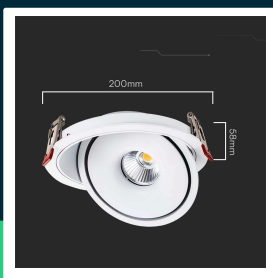

15W LED magnetic track light pendant 4000K black body

SKU 10583 EAN 3800170209626 VT-2532

Related products (SKUs): 10582

TECHNICAL SPECIFICATION

Power	28W	Housing color	White	CN code	8539 51 00
Luminous flux (lm)	2500 lm	Type	Ceiling lighting	EPREL	1628644
Light color	CCT tunable white	IP rating	IP20		
Color temperature	3000K-4000K-6400K	On/Off cycles	>15000		
Beam angle	25°	Size	200x58mm		
SKU	SKU 10583	Product weight	1,18		
EAN barcode	3800170209626	Volume	0,004347		
Product code	VT-2532	Pack length	215mm		
Series	Downlight	Pack width	210mm		
Energy class	F	Pack height	80mm		
Base	Integrated LED fixture	Master carton	10		
Shape	Round	Brand	V-TAC		
LED module type	COB	Warranty	2y		
Lifetime	20000h	Certifications	CE, EMC, ROHS		
Input voltage	AC:100-240V,50/60Hz	Efficacy (lm/W)	90 lm/W		
CRI	90+	ETIM	EC002892		

**15W LED magnetic track light pendant 4000K black body**

SKU 10583 EAN 3800170209626 VT-2532

Related products (SKUs): 10582

Product description

- Modern V-TAC ceiling fixture
- High-performance COB LED chips with a high color rendering index CRI90+
- Built-in warm/neutral/cold light color switch
- Tilting structure allowing you to change the direction of light
- Durable body
- Available powers 12W,20W,30W and housing colors: white and black