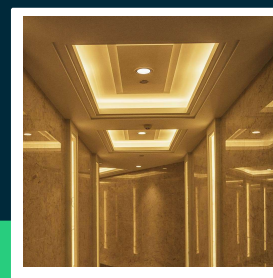

15W LED magnetic track light pendant 4000K black body

SKU 10583 EAN 3800170209626 VT-2532

Related products (SKUs): 10582

TECHNICAL SPECIFICATION

Power	28W	Housing color	White	CN code	8539 51 00
Luminous flux (lm)	2500 lm	Type	Ceiling lighting	EPREL	1628644
Light color	CCT tunable white	IP rating	IP20		
Color temperature	3000K-4000K-6400K	On/Off cycles	>15000		
Beam angle	25°	Size	200x58mm		
SKU	SKU 10583	Product weight	1,18		
EAN barcode	3800170209626	Volume	0,004347		
Product code	VT-2532	Pack length	215mm		
Series	Downlight	Pack width	210mm		
Energy class	F	Pack height	80mm		
Base	Integrated LED fixture	Master carton	10		
Shape	Round	Brand	V-TAC		
LED module type	COB	Warranty	2y		
Lifetime	20000h	Certifications	CE, EMC, ROHS		
Input voltage	AC:100-240V,50/60Hz	Efficacy (lm/W)	90 lm/W		
CRI	90+	ETIM	EC002892		

**15W LED magnetic track light pendant 4000K black body**

SKU 10583 EAN 3800170209626 VT-2532

Related products (SKUs): 10582

Product description

- Modern V-TAC ceiling fixture
- High-performance COB LED chips with a high color rendering index CRI90+
- Built-in warm/neutral/cold light color switch
- Tilting structure allowing you to change the direction of light
- Durable body
- Available powers 12W,20W,30W and housing colors: white and black