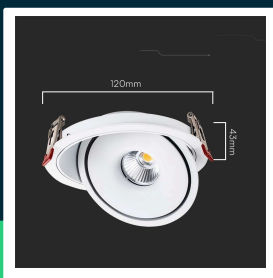

**12W LED COB downlight 3in1 white body**

SKU 10579 EAN 3800170209589 VT-2512

Related products (SKUs): 10578

**TECHNICAL SPECIFICATION**

Power	12W	Housing color	White	CN code	8539 51 00
Luminous flux (lm)	785 lm	Type	Ceiling lighting	EPREL	1628640
Light color	CCT tunable white	IP rating	IP20		
Color temperature	3000K-4000K-6400K	On/Off cycles	>15000		
Beam angle	25°	Size	120x43mm		
SKU	SKU 10579	Product weight	0,39		
EAN barcode	3800170209589	Volume	0,001525		
Product code	VT-2512	Pack length	160mm		
Series	Downlight	Pack width	125mm		
Energy class	G	Pack height	60mm		
Base	Integrated LED fixture	Master carton	20		
Shape	Round	Brand	V-TAC		
LED module type	COB	Warranty	2y		
Lifetime	20000h	Certifications	CE, EMC, ROHS		
Input voltage	AC:100-240V,50/60Hz	Efficacy (lm/W)	65 lm/W		
CRI	90+	ETIM	EC002892		

**12W LED COB downlight 3in1 white body**

SKU 10579    EAN 3800170209589    VT-2512

Related products (SKUs): 10578

## Product description

- Modern V-TAC ceiling fixture
- High-performance COB LED chips with a high color rendering index CRI90+
- Built-in warm/neutral/cold light color switch
- Tilting structure allowing you to change the direction of light
- Durable body
- Available powers 12W,20W,30W and housing colors: white and black