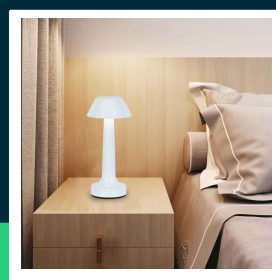

**2W LED table lamp (D100\*230) 3in1 white body**

SKU 10569 EAN 3800170209121 VT-7566

Related products (SKUs): 10568

**TECHNICAL SPECIFICATION**

Power	1W	Size	95x225mm
Luminous flux (lm)	40 lm	Cable length	1m (included)
Light color	CCT tunable white	Product weight	0,39
Color temperature	3000K-6000K	Volume	0,002954
Voltage	Battery	Pack length	100mm
SKU	SKU 10569	Pack width	100mm
EAN barcode	3800170209121	Pack height	245mm
Product code	VT-7566	Master carton	20
Series	Desk lighting	Brand	V-TAC
Base	Integrated LED fixture	Warranty	2y
Input voltage	DC:5V,1A	Certifications	CE, EMC, ROHS
Material	Metal	Efficacy (lm/W)	40 lm/W
Housing color	White	Additional information	USB Type-C charging port
Type	Rechargeable	ETIM	EC000302
IP rating	IP20	CN code	9405 29 40
Ignition time (100%)	0.001s		

**2W LED table lamp (D100\*230) 3in1 white body**

SKU 10569 EAN 3800170209121 VT-7566

Related products (SKUs): 10568

## Product description

- High-quality and durable LED lamp
- Perfect for use at home, living room, bedroom as well as in restaurants, bars, gardens and camping
- Rechargeable
- Touch switch with dimming function and light color change
- Extremely low energy consumption
- Available in various colors