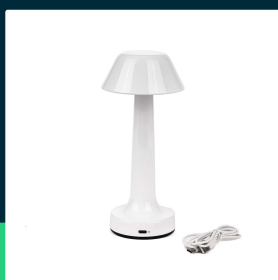

**2W LED table lamp (D100\*230) 3in1 white body**

SKU 10569 EAN 3800170209121 VT-7566

Related products (SKUs): 10568

**TECHNICAL SPECIFICATION**

Power	1W	Size	95x225mm
Luminous flux (lm)	40 lm	Cable length	1m (included)
Light color	CCT tunable white	Product weight	0,39
Color temperature	3000K-6000K	Volume	0,002954
Voltage	Battery	Pack length	100mm
SKU	SKU 10569	Pack width	100mm
EAN barcode	3800170209121	Pack height	245mm
Product code	VT-7566	Master carton	20
Series	Desk lighting	Brand	V-TAC
Base	Integrated LED fixture	Warranty	2y
Input voltage	DC:5V,1A	Certifications	CE, EMC, ROHS
Material	Metal	Efficacy (lm/W)	40 lm/W
Housing color	White	Additional information	USB Type-C charging port
Type	Rechargeable	ETIM	EC000302
IP rating	IP20	CN code	9405 29 40
Ignition time (100%)	0.001s		

**2W LED table lamp (D100\*230) 3in1 white body**

SKU 10569 EAN 3800170209121 VT-7566

Related products (SKUs): 10568

## Product description

- High-quality and durable LED lamp
- Perfect for use at home, living room, bedroom as well as in restaurants, bars, gardens and camping
- Rechargeable
- Touch switch with dimming function and light color change
- Extremely low energy consumption
- Available in various colors