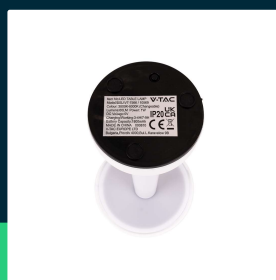

**2W LED table lamp (D100\*230) 3in1 white body**

SKU 10569 EAN 3800170209121 VT-7566

Related products (SKUs): 10568

**TECHNICAL SPECIFICATION**

Power	1W	Size	95x225mm
Luminous flux (lm)	40 lm	Cable length	1m (included)
Light color	CCT tunable white	Product weight	0,39
Color temperature	3000K-6000K	Volume	0,002954
Voltage	Battery	Pack length	100mm
SKU	SKU 10569	Pack width	100mm
EAN barcode	3800170209121	Pack height	245mm
Product code	VT-7566	Master carton	20
Series	Desk lighting	Brand	V-TAC
Base	Integrated LED fixture	Warranty	2y
Input voltage	DC:5V,1A	Certifications	CE, EMC, ROHS
Material	Metal	Efficacy (lm/W)	40 lm/W
Housing color	White	Additional information	USB Type-C charging port
Type	Rechargeable	ETIM	EC000302
IP rating	IP20	CN code	9405 29 40
Ignition time (100%)	0.001s		

**2W LED table lamp (D100\*230) 3in1 white body**

SKU 10569 EAN 3800170209121 VT-7566

Related products (SKUs): 10568

## Product description

- High-quality and durable LED lamp
- Perfect for use at home, living room, bedroom as well as in restaurants, bars, gardens and camping
- Rechargeable
- Touch switch with dimming function and light color change
- Extremely low energy consumption
- Available in various colors