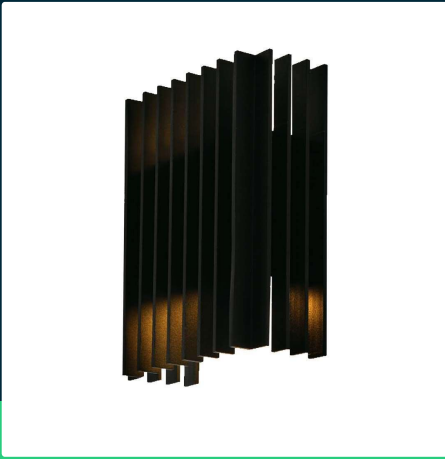

**2\*12W LED outdoor wall light (W141\*D65\*H200MM) 4000K  
black body IP65**

SKU 10560

EAN 3800170209022

VT-1189

Related products (SKUs): 10559

## TECHNICAL SPECIFICATION

Power	12W	IP rating	IP65
Luminous flux (lm)	1250 lm	On/Off cycles	>15000
Light color	Neutral white	Size	160x65x200mm
Color temperature	4000K	Product weight	1,17
Beam angle	340°	Volume	0,008492
Voltage	230V	Pack length	200mm
SKU	SKU 10560	Pack width	130mm
EAN barcode	3800170209022	Pack height	260mm
Product code	VT-1189	Master carton	12
Energy class	F	Brand	V-TAC
Base	Integrated LED fixture	Warranty	2y
LED module type	SMD	Certifications	CE, EMC, ROHS
Lifetime	20000h	Efficacy (lm/W)	105 lm/W
Input voltage	AC:220-240V, 50Hz	ETIM	ECO02892
CRI	80+	CN code	8539 51 00
Housing color	Black	EPREL	1640501

## Product description

- Elegant black finish
- Solid and durable construction