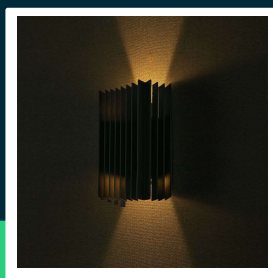

**2\*12W LED outdoor wall light (W141\*D65\*H200MM) 4000K  
black body IP65**

SKU 10560

EAN 3800170209022

VT-1189

Related products (SKUs): 10559

## TECHNICAL SPECIFICATION

Power	12W	IP rating	IP65
Luminous flux (lm)	1250 lm	On/Off cycles	>15000
Light color	Neutral white	Size	160x65x200mm
Color temperature	4000K	Product weight	1,17
Beam angle	340°	Volume	0,008492
Voltage	230V	Pack length	200mm
SKU	SKU 10560	Pack width	130mm
EAN barcode	3800170209022	Pack height	260mm
Product code	VT-1189	Master carton	12
Energy class	F	Brand	V-TAC
Base	Integrated LED fixture	Warranty	2y
LED module type	SMD	Certifications	CE, EMC, ROHS
Lifetime	20000h	Efficacy (lm/W)	105 lm/W
Input voltage	AC:220-240V, 50Hz	ETIM	ECO02892
CRI	80+	CN code	8539 51 00
Housing color	Black	EPREL	1640501

## Product description

- Elegant black finish
- Solid and durable construction