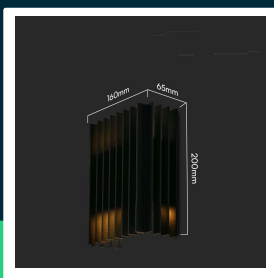

**2\*12W LED outdoor wall light (W141\*D65\*H200MM) 4000K  
black body IP65**

SKU 10560

EAN 3800170209022

VT-1189

Related products (SKUs): 10559

## TECHNICAL SPECIFICATION

Power	12W	IP rating	IP65
Luminous flux (lm)	1250 lm	On/Off cycles	>15000
Light color	Neutral white	Size	160x65x200mm
Color temperature	4000K	Product weight	1,17
Beam angle	340°	Volume	0,008492
Voltage	230V	Pack length	200mm
SKU	SKU 10560	Pack width	130mm
EAN barcode	3800170209022	Pack height	260mm
Product code	VT-1189	Master carton	12
Energy class	F	Brand	V-TAC
Base	Integrated LED fixture	Warranty	2y
LED module type	SMD	Certifications	CE, EMC, ROHS
Lifetime	20000h	Efficacy (lm/W)	105 lm/W
Input voltage	AC:220-240V, 50Hz	ETIM	ECO02892
CRI	80+	CN code	8539 51 00
Housing color	Black	EPREL	1640501

## Product description

- Elegant black finish
- Solid and durable construction