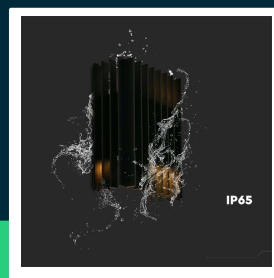

**2\*12W LED outdoor wall light (W141\*D65\*H200MM) 4000K  
black body IP65**

SKU 10560

EAN 3800170209022

VT-1189

Related products (SKUs): 10559

## TECHNICAL SPECIFICATION

Power	12W	IP rating	IP65
Luminous flux (lm)	1250 lm	On/Off cycles	>15000
Light color	Neutral white	Size	160x65x200mm
Color temperature	4000K	Product weight	1,17
Beam angle	340°	Volume	0,008492
Voltage	230V	Pack length	200mm
SKU	SKU 10560	Pack width	130mm
EAN barcode	3800170209022	Pack height	260mm
Product code	VT-1189	Master carton	12
Energy class	F	Brand	V-TAC
Base	Integrated LED fixture	Warranty	2y
LED module type	SMD	Certifications	CE, EMC, ROHS
Lifetime	20000h	Efficacy (lm/W)	105 lm/W
Input voltage	AC:220-240V, 50Hz	ETIM	ECO02892
CRI	80+	CN code	8539 51 00
Housing color	Black	EPREL	1640501

## Product description

- Elegant black finish
- Solid and durable construction