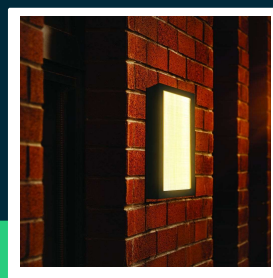

20W LED outdoor wall light (W200*D50*H400MM) 3000K black body IP65

SKU 10558 EAN 3800170209008 VT-1188

Related products (SKUs): ---

TECHNICAL SPECIFICATION

Power	20W	IP rating	IP65
Luminous flux (lm)	2300 lm	On/Off cycles	>15000
Light color	Warm white	Size	200x50x400mm
Color temperature	3000K	Product weight	2,69
Beam angle	140°	Volume	0,016205
Voltage	230V	Pack length	260mm
SKU	SKU 10558	Pack width	120mm
EAN barcode	3800170209008	Pack height	465mm
Product code	VT-1188	Master carton	8
Energy class	F	Brand	V-TAC
Base	Integrated LED fixture	Warranty	2y
LED module type	SMD	Certifications	CE, EMC, ROHS
Lifetime	20000h	Efficacy (lm/W)	115 lm/W
Input voltage	AC:220-240V, 50Hz	ETIM	ECO02892
CRI	80+	CN code	8539 51 00
Housing color	Black	EPREL	1640499

**20W LED outdoor wall light (W200*D50*H400MM) 3000K
black body IP65**

SKU 10558 EAN 3800170209008 VT-1188

Related products (SKUs): ---

Product description

- Eye-catching and elegant design
- Equipped with high-quality LEDs
- Vertical and horizontal installation
- Elegant black finish