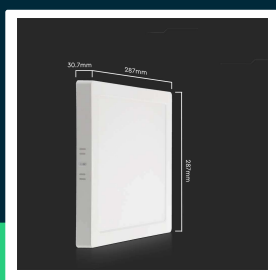

24W LED backlit surface mounted panel square 6400K

SKU 10516 EAN 3800170208902 VT-60024

Related products (SKUs): 10515, 7879, 7880, 7881, 10514, 23023

TECHNICAL SPECIFICATION

Power	24W	CRI	80+	Brand	V-TAC
Luminous flux (lm)	2640 lm	Material	Plastic	Warranty	2y
Light color	Cool white	Housing color	White	Certifications	CE, EMC, ROHS
Color temperature	6500K	Type	Surface-mounted	Efficacy (lm/W)	110 lm/W
Voltage	230V	Dimming	NIE	ETIM	ECO02892
SKU	SKU 10516	IP rating	IP20	CN code	8539 51 00
EAN barcode	3800170208902	Ignition time (100%)	0.001s	EPREL	1567452
Product code	VT-60024	On/Off cycles	>15000		
Series	Downlight	Operating conditions	-20° +45°		
Energy class	E	Size	287x287x30.7mm		
Base	Integrated LED fixture	Product weight	0,56		
Shape	Square	Volume	0,00372		
LED module type	SMD	Pack length	300mm		
Lifetime	20000h	Pack width	300mm		
Input voltage	AC:220-240V, 50/60Hz	Pack height	35mm		
Frequency	50/60Hz	Master carton	20		

**24W LED backlit surface mounted panel square 6400K**

SKU 10516 EAN 3800170208902 VT-60024

Related products (SKUs): 10515, 7879, 7880, 7881, 10514, 23023

Product description

- Slim, modern and elegant design
- High quality power supply - no flickering
- The external casing is resistant to damage
- No infrared radiation, does not attract insects
- Easy installation
- No lead or mercury content