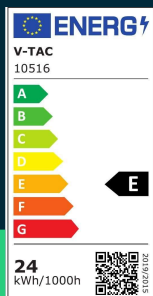

24W LED backlit surface mounted panel square 6400K

SKU 10516 EAN 3800170208902 VT-60024

Related products (SKUs): 10515, 7879, 7880, 7881, 10514, 23023

TECHNICAL SPECIFICATION

Power	24W	CRI	80+	Brand	V-TAC
Luminous flux (lm)	2640 lm	Material	Plastic	Warranty	2y
Light color	Cool white	Housing color	White	Certifications	CE, EMC, ROHS
Color temperature	6500K	Type	Surface-mounted	Efficacy (lm/W)	110 lm/W
Voltage	230V	Dimming	NIE	ETIM	ECO02892
SKU	SKU 10516	IP rating	IP20	CN code	8539 51 00
EAN barcode	3800170208902	Ignition time (100%)	0.001s	EPREL	1567452
Product code	VT-60024	On/Off cycles	>15000		
Series	Downlight	Operating conditions	-20° +45°		
Energy class	E	Size	287x287x30.7mm		
Base	Integrated LED fixture	Product weight	0,56		
Shape	Square	Volume	0,00372		
LED module type	SMD	Pack length	300mm		
Lifetime	20000h	Pack width	300mm		
Input voltage	AC:220-240V, 50/60Hz	Pack height	35mm		
Frequency	50/60Hz	Master carton	20		

**24W LED backlit surface mounted panel square 6400K**

SKU 10516 EAN 3800170208902 VT-60024

Related products (SKUs): 10515, 7879, 7880, 7881, 10514, 23023

Product description

- Slim, modern and elegant design
- High quality power supply - no flickering
- The external casing is resistant to damage
- No infrared radiation, does not attract insects
- Easy installation
- No lead or mercury content