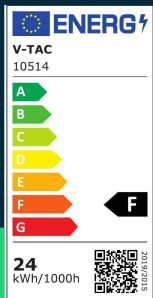

24W LED backlit surface mounted panel square 3000K

SKU 10514 EAN 3800170208889 VT-60024

Related products (SKUs): 10515, 7879, 7880, 7881, 10516, 23023

TECHNICAL SPECIFICATION

Power	24W	CRI	80+	Brand	V-TAC
Luminous flux (lm)	2500 lm	Material	Plastic	Warranty	2y
Light color	Warm white	Housing color	White	Certifications	CE, EMC, ROHS
Color temperature	3000K	Type	Surface-mounted	Efficacy (lm/W)	105 lm/W
Voltage	230V	Dimming	NIE	ETIM	ECO02892
SKU	SKU 10514	IP rating	IP20	CN code	8539 51 00
EAN barcode	3800170208889	Ignition time (100%)	0.001s	EPREL	1567450
Product code	VT-60024	On/Off cycles	>15000		
Series	Downlight	Operating conditions	-20° +45°		
Energy class	F	Size	287x287x30.7mm		
Base	Integrated LED fixture	Product weight	0,56		
Shape	Square	Volume	0,00372		
LED module type	SMD	Pack length	300mm		
Lifetime	20000h	Pack width	35mm		
Input voltage	AC:220-240V, 50/60Hz	Pack height	300mm		
Frequency	50/60Hz	Master carton	20		

**24W LED backlit surface mounted panel square 3000K**

SKU 10514 EAN 3800170208889 VT-60024

Related products (SKUs): 10515, 7879, 7880, 7881, 10516, 23023

Product description

- Slim, modern and elegant design
- High quality power supply - no flickering
- The external casing is resistant to damage
- No infrared radiation, does not attract insects
- Easy installation
- No lead or mercury content