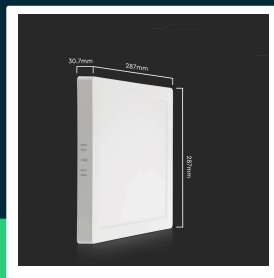

24W LED backlit surface mounted panel square 3000K

SKU 10514 EAN 3800170208889 VT-60024

Related products (SKUs): 10515, 7879, 7880, 7881, 10516, 23023

TECHNICAL SPECIFICATION

Power	24W	CRI	80+	Brand	V-TAC
Luminous flux (lm)	2500 lm	Material	Plastic	Warranty	2y
Light color	Warm white	Housing color	White	Certifications	CE, EMC, ROHS
Color temperature	3000K	Type	Surface-mounted	Efficacy (lm/W)	105 lm/W
Voltage	230V	Dimming	NIE	ETIM	ECO02892
SKU	SKU 10514	IP rating	IP20	CN code	8539 51 00
EAN barcode	3800170208889	Ignition time (100%)	0.001s	EPREL	1567450
Product code	VT-60024	On/Off cycles	>15000		
Series	Downlight	Operating conditions	-20° +45°		
Energy class	F	Size	287x287x30.7mm		
Base	Integrated LED fixture	Product weight	0,56		
Shape	Square	Volume	0,00372		
LED module type	SMD	Pack length	300mm		
Lifetime	20000h	Pack width	35mm		
Input voltage	AC:220-240V, 50/60Hz	Pack height	300mm		
Frequency	50/60Hz	Master carton	20		

**24W LED backlit surface mounted panel square 3000K**

SKU 10514 EAN 3800170208889 VT-60024

Related products (SKUs): 10515, 7879, 7880, 7881, 10516, 23023

Product description

- Slim, modern and elegant design
- High quality power supply - no flickering
- The external casing is resistant to damage
- No infrared radiation, does not attract insects
- Easy installation
- No lead or mercury content