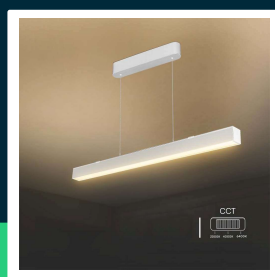

**40W LED linear hanging suspension light up & down system
colorcode: 3in1 white body**

SKU 10469 EAN 3800170208377 VT-7-44

Related products (SKUs): 20060, 10468

TECHNICAL SPECIFICATION

Power	40W	CRI	80+	Certifications	CE, EMC, ROHS
Luminous flux (lm)	3400 lm	Material	PS, aluminium	Efficacy (lm/W)	85 lm/W
Light color	CCT tunable white	Housing color	White	ETIM	EC001951
Color temperature	3000K+4000K+6400K	Type	Suspended	CN code	8539 51 00
Beam angle	100°	Dimming	NIE	EPREL	1599821
Voltage	230V	IP rating	IP20		
SKU	SKU 10469	Ignition time (100%)	0.001s		
EAN barcode	3800170208377	Size	1210x55x15.8mm		
Product code	VT-7-44	Product weight	3,55		
Energy class	G	Volume	0,01186		
Base	Integrated LED fixture	Pack length	1210mm		
LED module type	SAMSUNG	Pack width	55mm		
Lifetime	30000h	Pack height	150mm		
Input voltage	AC:220-240V, 50Hz	Master carton	6		
Frequency	50Hz	Brand	V-TAC		
Power factor	>0,9	Warranty	5y		

**40W LED linear hanging suspension light up & down system
colorcode: 3in1 white body**

SKU 10469 EAN 3800170208377 VT-7-44

Related products (SKUs): 20060, 10468

Product description

- High-quality LED ceiling fixture
- SAMSUNG CHIP
- Lifespan 30000 hours
- Light color change switch
- The set includes suspension cables with a length of 1,5 meters
- Aluminum body