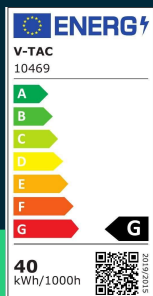

**40W LED linear hanging suspension light up & down system
colorcode: 3in1 white body**

SKU 10469 EAN 3800170208377 VT-7-44

Related products (SKUs): 20060, 10468

TECHNICAL SPECIFICATION

Power	40W	CRI	80+	Certifications	CE, EMC, ROHS
Luminous flux (lm)	3400 lm	Material	PS, aluminium	Efficacy (lm/W)	85 lm/W
Light color	CCT tunable white	Housing color	White	ETIM	EC001951
Color temperature	3000K+4000K+6400K	Type	Suspended	CN code	8539 51 00
Beam angle	100°	Dimming	NIE	EPREL	1599821
Voltage	230V	IP rating	IP20		
SKU	SKU 10469	Ignition time (100%)	0.001s		
EAN barcode	3800170208377	Size	1210x55x15.8mm		
Product code	VT-7-44	Product weight	3,55		
Energy class	G	Volume	0,01186		
Base	Integrated LED fixture	Pack length	1210mm		
LED module type	SAMSUNG	Pack width	55mm		
Lifetime	30000h	Pack height	150mm		
Input voltage	AC:220-240V, 50Hz	Master carton	6		
Frequency	50Hz	Brand	V-TAC		
Power factor	>0,9	Warranty	5y		

**40W LED linear hanging suspension light up & down system
colorcode: 3in1 white body**

SKU 10469 EAN 3800170208377 VT-7-44

Related products (SKUs): 20060, 10468

Product description

- High-quality LED ceiling fixture
- SAMSUNG CHIP
- Lifespan 30000 hours
- Light color change switch
- The set includes suspension cables with a length of 1,5 meters
- Aluminum body