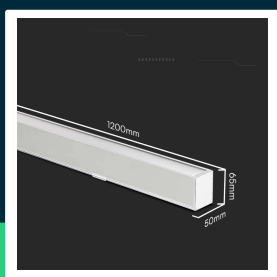

**40W LED linear hanging suspension light up & down system
colorcode: 3in1 white body**

SKU 10469 EAN 3800170208377 VT-7-44

Related products (SKUs): 20060, 10468

TECHNICAL SPECIFICATION

Power	40W	CRI	80+	Certifications	CE, EMC, ROHS
Luminous flux (lm)	3400 lm	Material	PS, aluminium	Efficacy (lm/W)	85 lm/W
Light color	CCT tunable white	Housing color	White	ETIM	EC001951
Color temperature	3000K+4000K+6400K	Type	Suspended	CN code	8539 51 00
Beam angle	100°	Dimming	NIE	EPREL	1599821
Voltage	230V	IP rating	IP20		
SKU	SKU 10469	Ignition time (100%)	0.001s		
EAN barcode	3800170208377	Size	1210x55x15.8mm		
Product code	VT-7-44	Product weight	3,55		
Energy class	G	Volume	0,01186		
Base	Integrated LED fixture	Pack length	1210mm		
LED module type	SAMSUNG	Pack width	55mm		
Lifetime	30000h	Pack height	150mm		
Input voltage	AC:220-240V, 50Hz	Master carton	6		
Frequency	50Hz	Brand	V-TAC		
Power factor	>0,9	Warranty	5y		

**40W LED linear hanging suspension light up & down system
colorcode: 3in1 white body**

SKU 10469 EAN 3800170208377 VT-7-44

Related products (SKUs): 20060, 10468

Product description

- High-quality LED ceiling fixture
- SAMSUNG CHIP
- Lifespan 30000 hours
- Light color change switch
- The set includes suspension cables with a length of 1,5 meters
- Aluminum body