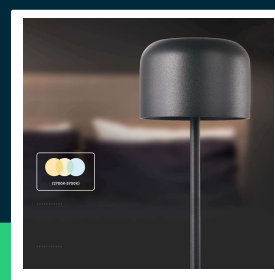

**LED table lamp 2200mah battery D86*H210MM black body
IP54 3000K+6000K**

SKU 10450 EAN 3800170208179 VT-1181

Related products (SKUs): 10449

TECHNICAL SPECIFICATION

Power	1,5W	Material	Aluminium	Certifications	CE, EMC, ROHS
Luminous flux (lm)	150 lm	Housing color	Black	Efficacy (lm/W)	100 lm/W
Light color	CCT tunable white	Type	Rechargeable	Additional information	USB Type-C charging port
Color temperature	2700K-5700K	Dimming	TAK	ETIM	EC000302
Beam angle	180°	IP rating	IP54	CN code	9405 29 40
Voltage	Battery	Ignition time (100%)	0.001s		
SKU	SKU 10450	Size	86x210mm		
EAN barcode	3800170208179	Cable length	1m (included)		
Product code	VT-1181	Product weight	0,73		
Series	Desk lighting	Volume	0,00364		
Base	Integrated LED fixture	Pack length	115mm		
Shape	Round	Pack width	115mm		
LED module type	SMD	Pack height	240mm		
Input voltage	DC:5V, 1A-2A	Master carton	20		
Charging current	1A-2A	Brand	V-TAC		
CRI	80+	Warranty	2y		

**LED table lamp 2200mah battery D86*H210MM black body
IP54 3000K+6000K**

SKU 10450 EAN 3800170208179 VT-1181

Related products (SKUs): 10449

Product description

- High-quality and durable LED lamp
- Splashproof IP54
- Perfect for use at home, living room, bedroom as well as in restaurants, bars, gardens or camping sites
- USB charging and a built-in battery ensure exceptionally long operation
- Touch switch with dimming and color changing function
- Extremely low energy consumption
- Available in white and black