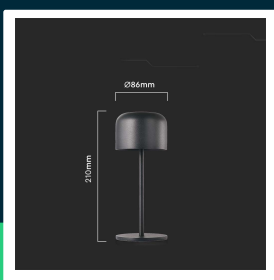

**LED table lamp 2200mah battery D86*H210MM black body
IP54 3000K+6000K**

SKU 10450 EAN 3800170208179 VT-1181

Related products (SKUs): 10449

TECHNICAL SPECIFICATION

Power	1,5W	Material	Aluminium	Certifications	CE, EMC, ROHS
Luminous flux (lm)	150 lm	Housing color	Black	Efficacy (lm/W)	100 lm/W
Light color	CCT tunable white	Type	Rechargeable	Additional information	USB Type-C charging port
Color temperature	2700K-5700K	Dimming	TAK	ETIM	EC000302
Beam angle	180°	IP rating	IP54	CN code	9405 29 40
Voltage	Battery	Ignition time (100%)	0.001s		
SKU	SKU 10450	Size	86x210mm		
EAN barcode	3800170208179	Cable length	1m (included)		
Product code	VT-1181	Product weight	0,73		
Series	Desk lighting	Volume	0,00364		
Base	Integrated LED fixture	Pack length	115mm		
Shape	Round	Pack width	115mm		
LED module type	SMD	Pack height	240mm		
Input voltage	DC:5V, 1A-2A	Master carton	20		
Charging current	1A-2A	Brand	V-TAC		
CRI	80+	Warranty	2y		

**LED table lamp 2200mah battery D86*H210MM black body
IP54 3000K+6000K**

SKU 10450 EAN 3800170208179 VT-1181

Related products (SKUs): 10449

Product description

- High-quality and durable LED lamp
- Splashproof IP54
- Perfect for use at home, living room, bedroom as well as in restaurants, bars, gardens or camping sites
- USB charging and a built-in battery ensure exceptionally long operation
- Touch switch with dimming and color changing function
- Extremely low energy consumption
- Available in white and black