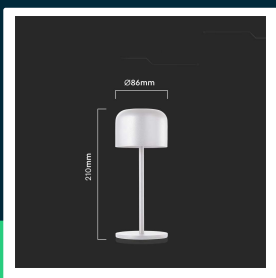

**LED table lamp 2200mah battery D86*H210MM white body
IP54 3000K+6000K**

SKU 10449 EAN 3800170208162 VT-1181

Related products (SKUs): 10450

TECHNICAL SPECIFICATION

Power	1,5W	Material	Aluminium	Certifications	CE, EMC, ROHS
Luminous flux (lm)	150 lm	Housing color	White	Efficacy (lm/W)	100 lm/W
Light color	CCT tunable white	Type	Rechargeable	Additional information	USB Type-C charging port
Color temperature	2700K-5700K	Dimming	TAK	ETIM	EC000302
Beam angle	180°	IP rating	IP54	CN code	9405 29 40
Voltage	Battery	Ignition time (100%)	0.001s		
SKU	SKU 10449	Size	86x210mm		
EAN barcode	3800170208162	Cable length	1m (included)		
Product code	VT-1181	Product weight	0,73		
Series	Desk lighting	Volume	0,00364		
Base	Integrated LED fixture	Pack length	115mm		
Shape	Round	Pack width	115mm		
LED module type	SMD	Pack height	240mm		
Input voltage	DC:5V, 1A-2A	Master carton	20		
Charging current	1A-2A	Brand	V-TAC		
CRI	80+	Warranty	2y		

**LED table lamp 2200mah battery D86*H210MM white body
IP54 3000K+6000K**

SKU 10449 EAN 3800170208162 VT-1181

Related products (SKUs): 10450

Product description

- High-quality and durable LED lamp
- Splashproof IP54
- Perfect for use at home, living room, bedroom as well as in restaurants, bars, gardens or camping sites
- USB charging and a built-in battery ensure exceptionally long operation
- Touch switch with dimming and color changing function
- Extremely low energy consumption
- Available in white and black