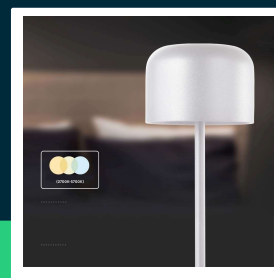

**LED table lamp 2200mah battery D86*H210MM white body
IP54 3000K+6000K**

SKU 10449 EAN 3800170208162 VT-1181

Related products (SKUs): 10450

TECHNICAL SPECIFICATION

Power	1,5W	Material	Aluminium	Certifications	CE, EMC, ROHS
Luminous flux (lm)	150 lm	Housing color	White	Efficacy (lm/W)	100 lm/W
Light color	CCT tunable white	Type	Rechargeable	Additional information	USB Type-C charging port
Color temperature	2700K-5700K	Dimming	TAK	ETIM	EC000302
Beam angle	180°	IP rating	IP54	CN code	9405 29 40
Voltage	Battery	Ignition time (100%)	0.001s		
SKU	SKU 10449	Size	86x210mm		
EAN barcode	3800170208162	Cable length	1m (included)		
Product code	VT-1181	Product weight	0,73		
Series	Desk lighting	Volume	0,00364		
Base	Integrated LED fixture	Pack length	115mm		
Shape	Round	Pack width	115mm		
LED module type	SMD	Pack height	240mm		
Input voltage	DC:5V, 1A-2A	Master carton	20		
Charging current	1A-2A	Brand	V-TAC		
CRI	80+	Warranty	2y		

**LED table lamp 2200mah battery D86*H210MM white body
IP54 3000K+6000K**

SKU 10449 EAN 3800170208162 VT-1181

Related products (SKUs): 10450

Product description

- High-quality and durable LED lamp
- Splashproof IP54
- Perfect for use at home, living room, bedroom as well as in restaurants, bars, gardens or camping sites
- USB charging and a built-in battery ensure exceptionally long operation
- Touch switch with dimming and color changing function
- Extremely low energy consumption
- Available in white and black