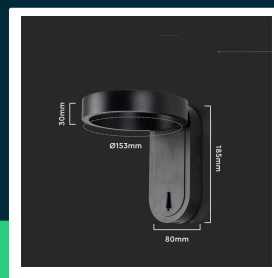

**5W LED wall light 3000K+4000K black body IP65**

SKU 10448 EAN 3800170208155 VT-1180

Related products (SKUs): 10447

## TECHNICAL SPECIFICATION

Power	5W	Material	Aluminium	Warranty	2y
Luminous flux (lm)	600 lm	Housing color	Black	Certifications	CE, EMC, ROHS
Light color	CCT tunable white	Type	Wall	Efficacy (lm/W)	120 lm/W
Color temperature	3000K+4000K	Dimming	NIE	ETIM	ECO02892
Beam angle	120°	IP rating	IP20	CN code	8539 51 00
Voltage	230V	Rotation	TAK	EPREL	1606021
SKU	SKU 10448	Ignition time (100%)	0.001s		
EAN barcode	3800170208155	On/Off cycles	>15000		
Product code	VT-1180	Size	153x183x185mm		
Series	Wall lighting	Product weight	0,8		
Energy class	E	Volume	0,00547		
Base	Integrated LED fixture	Pack length	260mm		
LED module type	SMD	Pack width	210mm		
Lifetime	20000h	Pack height	90mm		
Input voltage	AC:220-240V, 50Hz	Master carton	20		
CRI	90+	Brand	V-TAC		

## Product description

- High-quality and durable modern LED wall lamp with a rotatable head
- Perfect for indoor and outdoor use
- High IP65 rating
- Materials resistant to weather conditions
- Extremely low energy consumption
- LED chips of the highest quality