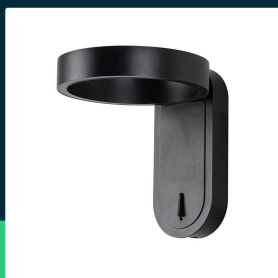

**5W LED wall light 3000K+4000K black body IP65**

SKU 10448 EAN 3800170208155 VT-1180

Related products (SKUs): 10447

## TECHNICAL SPECIFICATION

Power	5W	Material	Aluminium	Warranty	2y
Luminous flux (lm)	600 lm	Housing color	Black	Certifications	CE, EMC, ROHS
Light color	CCT tunable white	Type	Wall	Efficacy (lm/W)	120 lm/W
Color temperature	3000K+4000K	Dimming	NIE	ETIM	ECO02892
Beam angle	120°	IP rating	IP20	CN code	8539 51 00
Voltage	230V	Rotation	TAK	EPREL	1606021
SKU	SKU 10448	Ignition time (100%)	0.001s		
EAN barcode	3800170208155	On/Off cycles	>15000		
Product code	VT-1180	Size	153x183x185mm		
Series	Wall lighting	Product weight	0,8		
Energy class	E	Volume	0,00547		
Base	Integrated LED fixture	Pack length	260mm		
LED module type	SMD	Pack width	210mm		
Lifetime	20000h	Pack height	90mm		
Input voltage	AC:220-240V, 50Hz	Master carton	20		
CRI	90+	Brand	V-TAC		

## Product description

- High-quality and durable modern LED wall lamp with a rotatable head
- Perfect for indoor and outdoor use
- High IP65 rating
- Materials resistant to weather conditions
- Extremely low energy consumption
- LED chips of the highest quality