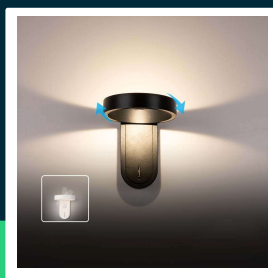

**5W LED wall light 3000K+4000K black body IP65**

SKU 10448 EAN 3800170208155 VT-1180

Related products (SKUs): 10447

## TECHNICAL SPECIFICATION

Power	5W	Material	Aluminium	Warranty	2y
Luminous flux (lm)	600 lm	Housing color	Black	Certifications	CE, EMC, ROHS
Light color	CCT tunable white	Type	Wall	Efficacy (lm/W)	120 lm/W
Color temperature	3000K+4000K	Dimming	NIE	ETIM	ECO02892
Beam angle	120°	IP rating	IP20	CN code	8539 51 00
Voltage	230V	Rotation	TAK	EPREL	1606021
SKU	SKU 10448	Ignition time (100%)	0.001s		
EAN barcode	3800170208155	On/Off cycles	>15000		
Product code	VT-1180	Size	153x183x185mm		
Series	Wall lighting	Product weight	0,8		
Energy class	E	Volume	0,00547		
Base	Integrated LED fixture	Pack length	260mm		
LED module type	SMD	Pack width	210mm		
Lifetime	20000h	Pack height	90mm		
Input voltage	AC:220-240V, 50Hz	Master carton	20		
CRI	90+	Brand	V-TAC		

## Product description

- High-quality and durable modern LED wall lamp with a rotatable head
- Perfect for indoor and outdoor use
- High IP65 rating
- Materials resistant to weather conditions
- Extremely low energy consumption
- LED chips of the highest quality