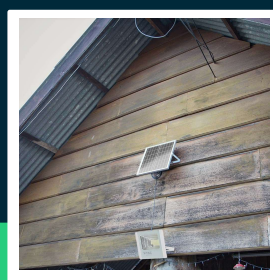

35W LED Solar floodlight 4000K white body

SKU 10410 EAN 3800170207844 VT-100W

Related products (SKUs): 8576, 23019, 94012

TECHNICAL SPECIFICATION

Power	35W	Type	Solar	Brand	V-TAC
Luminous flux (lm)	2450 lm	Dimming	TAK	Warranty	2y
Light color	Neutral white	IP rating	IP65	Certifications	CE, EMC, ROHS
Color temperature	4000K	Charging time	4h solar	Efficacy (lm/W)	70 lm/W
Beam angle	120°	Operating time	8h	ETIM	EC000301
Voltage	Solar	Battery capacity	30000 mAh	CN code	8539 52 00
SKU	SKU 10410	Ignition time (100%)	0.001s		
EAN barcode	3800170207844	Operating conditions	-20° +45°		
Product code	VT-100W	Size	335x86x250mm		
Base	Integrated LED fixture	Cable length	5m		
LED module type	SMD	Product weight	5,75		
Lifetime	20000h	Volume	0,019589		
Input voltage	3.2V DC; DC 6V Panel	Pack length	605mm		
CRI	70+	Pack width	365mm		
Material	Aluminium	Pack height	90mm		
Housing color	White	Master carton	2		

**35W LED Solar floodlight 4000K white body**

SKU 10410 EAN 3800170207844 VT-100W

Related products (SKUs): 8576, 23019, 94012

Product description

- LED solar projector with external solar panel
- Solar panel with power 35W
- Remote control, AUTO, Timer functions
- No UV or IR radiation
- Instant start and 100% light
- Low operating temperature
- Direct replacement for traditional fixtures