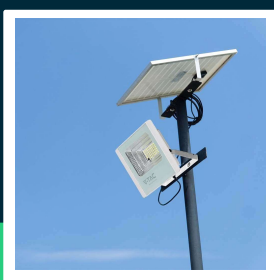

35W LED Solar floodlight 4000K white body

SKU 10410 EAN 3800170207844 VT-100W

Related products (SKUs): 8576, 23019, 94012

TECHNICAL SPECIFICATION

Power	35W	Type	Solar	Brand	V-TAC
Luminous flux (lm)	2450 lm	Dimming	TAK	Warranty	2y
Light color	Neutral white	IP rating	IP65	Certifications	CE, EMC, ROHS
Color temperature	4000K	Charging time	4h solar	Efficacy (lm/W)	70 lm/W
Beam angle	120°	Operating time	8h	ETIM	EC000301
Voltage	Solar	Battery capacity	30000 mAh	CN code	8539 52 00
SKU	SKU 10410	Ignition time (100%)	0.001s		
EAN barcode	3800170207844	Operating conditions	-20° +45°		
Product code	VT-100W	Size	335x86x250mm		
Base	Integrated LED fixture	Cable length	5m		
LED module type	SMD	Product weight	5,75		
Lifetime	20000h	Volume	0,019589		
Input voltage	3.2V DC; DC 6V Panel	Pack length	605mm		
CRI	70+	Pack width	365mm		
Material	Aluminium	Pack height	90mm		
Housing color	White	Master carton	2		

**35W LED Solar floodlight 4000K white body**

SKU 10410 EAN 3800170207844 VT-100W

Related products (SKUs): 8576, 23019, 94012

Product description

- LED solar projector with external solar panel
- Solar panel with power 35W
- Remote control, AUTO, Timer functions
- No UV or IR radiation
- Instant start and 100% light
- Low operating temperature
- Direct replacement for traditional fixtures