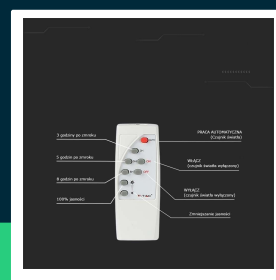

35W LED Solar floodlight 4000K white body

SKU 10410 EAN 3800170207844 VT-100W

Related products (SKUs): 8576, 23019, 94012

TECHNICAL SPECIFICATION

Power	35W	Type	Solar	Brand	V-TAC
Luminous flux (lm)	2450 lm	Dimming	TAK	Warranty	2y
Light color	Neutral white	IP rating	IP65	Certifications	CE, EMC, ROHS
Color temperature	4000K	Charging time	4h solar	Efficacy (lm/W)	70 lm/W
Beam angle	120°	Operating time	8h	ETIM	EC000301
Voltage	Solar	Battery capacity	30000 mAh	CN code	8539 52 00
SKU	SKU 10410	Ignition time (100%)	0.001s		
EAN barcode	3800170207844	Operating conditions	-20° +45°		
Product code	VT-100W	Size	335x86x250mm		
Base	Integrated LED fixture	Cable length	5m		
LED module type	SMD	Product weight	5,75		
Lifetime	20000h	Volume	0,019589		
Input voltage	3.2V DC; DC 6V Panel	Pack length	605mm		
CRI	70+	Pack width	365mm		
Material	Aluminium	Pack height	90mm		
Housing color	White	Master carton	2		

**35W LED Solar floodlight 4000K white body**

SKU 10410 EAN 3800170207844 VT-100W

Related products (SKUs): 8576, 23019, 94012

Product description

- LED solar projector with external solar panel
- Solar panel with power 35W
- Remote control, AUTO, Timer functions
- No UV or IR radiation
- Instant start and 100% light
- Low operating temperature
- Direct replacement for traditional fixtures