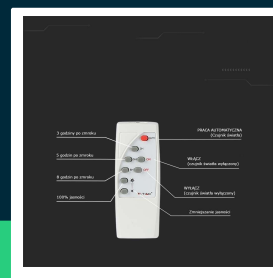

20W LED Solar floodlight 6400K white body

SKU 10409 EAN 3800170207837 VT-60W

Related products (SKUs): 8575, 10408, 94010

TECHNICAL SPECIFICATION

Power	20W	Type	Solar	Brand	V-TAC
Luminous flux (lm)	1650 lm	Dimming	TAK	Warranty	2y
Light color	Cool white	IP rating	IP65	Certifications	CE, EMC, ROHS
Color temperature	6400K	Charging time	4h solar	Efficacy (lm/W)	85 lm/W
Beam angle	120°	Operating time	8h	ETIM	EC000301
Voltage	Solar	Battery capacity	20000 mAh	CN code	8539 52 00
SKU	SKU 10409	Ignition time (100%)	0.001s		
EAN barcode	3800170207837	Operating conditions	-20° +45°		
Product code	VT-60W	Size	284x76x223mm		
Base	Integrated LED fixture	Cable length	5m		
LED module type	SMD	Product weight	3,54		
Lifetime	20000h	Volume	0,012259		
Input voltage	3.2V DC; DC 6V Panel	Pack length	291mm		
CRI	70+	Pack width	85mm		
Material	Aluminium	Pack height	235mm		
Housing color	White	Master carton	5		

**20W LED Solar floodlight 6400K white body**

SKU 10409 EAN 3800170207837 VT-60W

Related products (SKUs): 8575, 10408, 94010

Product description

- LED solar projector with external solar panel
- Solar panel with power 20W
- Remote control, AUTO, Timer functions
- No UV or IR radiation
- Instant start and 100% light
- Low operating temperature
- Direct replacement for traditional fixtures