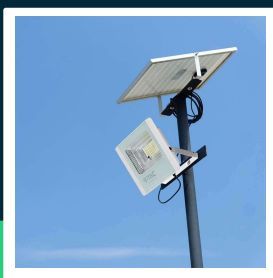

20W LED Solar floodlight 6400K white body

SKU 10409 EAN 3800170207837 VT-60W

Related products (SKUs): 8575, 10408, 94010

TECHNICAL SPECIFICATION

Power	20W	Type	Solar	Brand	V-TAC
Luminous flux (lm)	1650 lm	Dimming	TAK	Warranty	2y
Light color	Cool white	IP rating	IP65	Certifications	CE, EMC, ROHS
Color temperature	6400K	Charging time	4h solar	Efficacy (lm/W)	85 lm/W
Beam angle	120°	Operating time	8h	ETIM	EC000301
Voltage	Solar	Battery capacity	20000 mAh	CN code	8539 52 00
SKU	SKU 10409	Ignition time (100%)	0.001s		
EAN barcode	3800170207837	Operating conditions	-20° +45°		
Product code	VT-60W	Size	284x76x223mm		
Base	Integrated LED fixture	Cable length	5m		
LED module type	SMD	Product weight	3,54		
Lifetime	20000h	Volume	0,012259		
Input voltage	3.2V DC; DC 6V Panel	Pack length	291mm		
CRI	70+	Pack width	85mm		
Material	Aluminium	Pack height	235mm		
Housing color	White	Master carton	5		

**20W LED Solar floodlight 6400K white body**

SKU 10409 EAN 3800170207837 VT-60W

Related products (SKUs): 8575, 10408, 94010

Product description

- LED solar projector with external solar panel
- Solar panel with power 20W
- Remote control, AUTO, Timer functions
- No UV or IR radiation
- Instant start and 100% light
- Low operating temperature
- Direct replacement for traditional fixtures