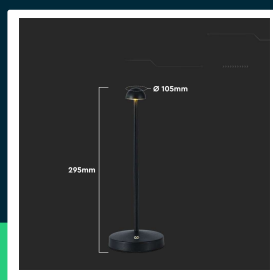

1.6W LED table lamp black 3in1

SKU 10328 EAN 3800170207134 VT-1073

Related products (SKUs): 10329

TECHNICAL SPECIFICATION

Power	1,6W	Type	Rechargeable	Certifications	CE, EMC, ROHS
Luminous flux (lm)	130 lm	Dimming	TAK	Efficacy (lm/W)	80 lm/W
Light color	CCT tunable white	IP rating	IP20	Additional information	USB Type-C charging port
Color temperature	3000K-6000K	Charging time	6-8h	ETIM	EC000302
Beam angle	120°	Operating time	8-10h	CN code	9405 29 40
Voltage	Battery	Ignition time (100%)	0.001s		
SKU	SKU 10328	Size	105x295mm		
EAN barcode	3800170207134	Cable length	1m (included)		
Product code	VT-1073	Product weight	0,49		
Series	Desk lighting	Volume	0,00548		
Base	Integrated LED fixture	Pack length	120mm		
LED module type	SMD	Pack width	120mm		
Input voltage	DC:5V, 1A	Pack height	134mm		
CRI	80+	Master carton	20		
Material	Metal	Brand	V-TAC		
Housing color	Black	Warranty	2y		

**1.6W LED table lamp black 3in1**

SKU 10328

EAN 3800170207134

VT-1073

Related products (SKUs): 10329

Product description

- High-quality and durable LED lamp
- Perfect for use at home, living room, bedroom as well as in restaurants, bars and gardens
- USB charging and the built-in battery ensure extremely long operation of 8-10 hours
- Touch switch with dimming and light color changing function
- Extremely low energy consumption
- Available in many colors