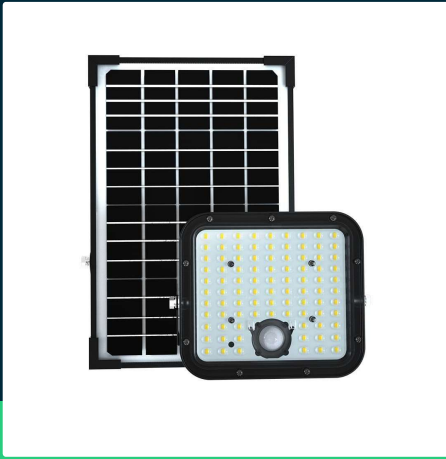

30W LED Solar floodlight lifepo battery 3.7V black 6000K

SKU 10311 EAN 3800170206908 VT-432

Related products (SKUs): 10310

TECHNICAL SPECIFICATION

Power	30W	Charging time	4-6h solar	Efficacy (lm/W)	160 lm/W
Luminous flux (lm)	4800 lm	Operating time	Max 60h	ETIM	EC000301
Light color	Cool white	Battery capacity	6000mAh	CN code	8539 52 00
Color temperature	6400K	Sensor type	Infrared		
Beam angle	120°x60°	Ignition time (100%)	0.001s		
Voltage	Solar	Size	197.2x49x190.9mm		
SKU	SKU 10311	Cable length	5m		
EAN barcode	3800170206908	Product weight	2,06		
Product code	VT-432	Volume	0,008138		
Base	Integrated LED fixture	Pack length	380mm		
LED module type	SMD	Pack width	260mm		
Input voltage	3,7V	Pack height	70mm		
Material	ABS, PC	Master carton	8		
Housing color	Black	Brand	V-TAC		
Type	Solar	Warranty	3y		
IP rating	IP65	Certifications	CE, EMC, ROHS		

**30W LED Solar floodlight lifepo battery 3.7V black 6000K**

SKU 10311 EAN 3800170206908 VT-432

Related products (SKUs): 10310

Product description

- A non-invasive and innovative way of lighting outdoor areas
- Thanks to modern LiFePO4 cells, it works up to 60 hours, charging takes only 4-6 hours
- The built-in PIR sensor activates the luminaire when motion is detected
- The set includes a remote control, solar panel 10V 12,5W, 5m cable
- Automatic on/off
- No electricity bills
- Wireless installation