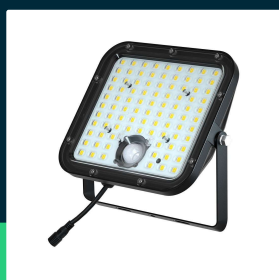

30W LED Solar floodlight lifepo battery 3.7V black 6000K

SKU 10311 EAN 3800170206908 VT-432

Related products (SKUs): 10310

TECHNICAL SPECIFICATION

Power	30W	Charging time	4-6h solar	Efficacy (lm/W)	160 lm/W
Luminous flux (lm)	4800 lm	Operating time	Max 60h	ETIM	EC000301
Light color	Cool white	Battery capacity	6000mAh	CN code	8539 52 00
Color temperature	6400K	Sensor type	Infrared		
Beam angle	120°x60°	Ignition time (100%)	0.001s		
Voltage	Solar	Size	197.2x49x190.9mm		
SKU	SKU 10311	Cable length	5m		
EAN barcode	3800170206908	Product weight	2,06		
Product code	VT-432	Volume	0,008138		
Base	Integrated LED fixture	Pack length	380mm		
LED module type	SMD	Pack width	260mm		
Input voltage	3,7V	Pack height	70mm		
Material	ABS, PC	Master carton	8		
Housing color	Black	Brand	V-TAC		
Type	Solar	Warranty	3y		
IP rating	IP65	Certifications	CE, EMC, ROHS		

**30W LED Solar floodlight lifepo battery 3.7V black 6000K**

SKU 10311 EAN 3800170206908 VT-432

Related products (SKUs): 10310

Product description

- A non-invasive and innovative way of lighting outdoor areas
- Thanks to modern LiFePO4 cells, it works up to 60 hours, charging takes only 4-6 hours
- The built-in PIR sensor activates the luminaire when motion is detected
- The set includes a remote control, solar panel 10V 12,5W, 5m cable
- Automatic on/off
- No electricity bills
- Wireless installation